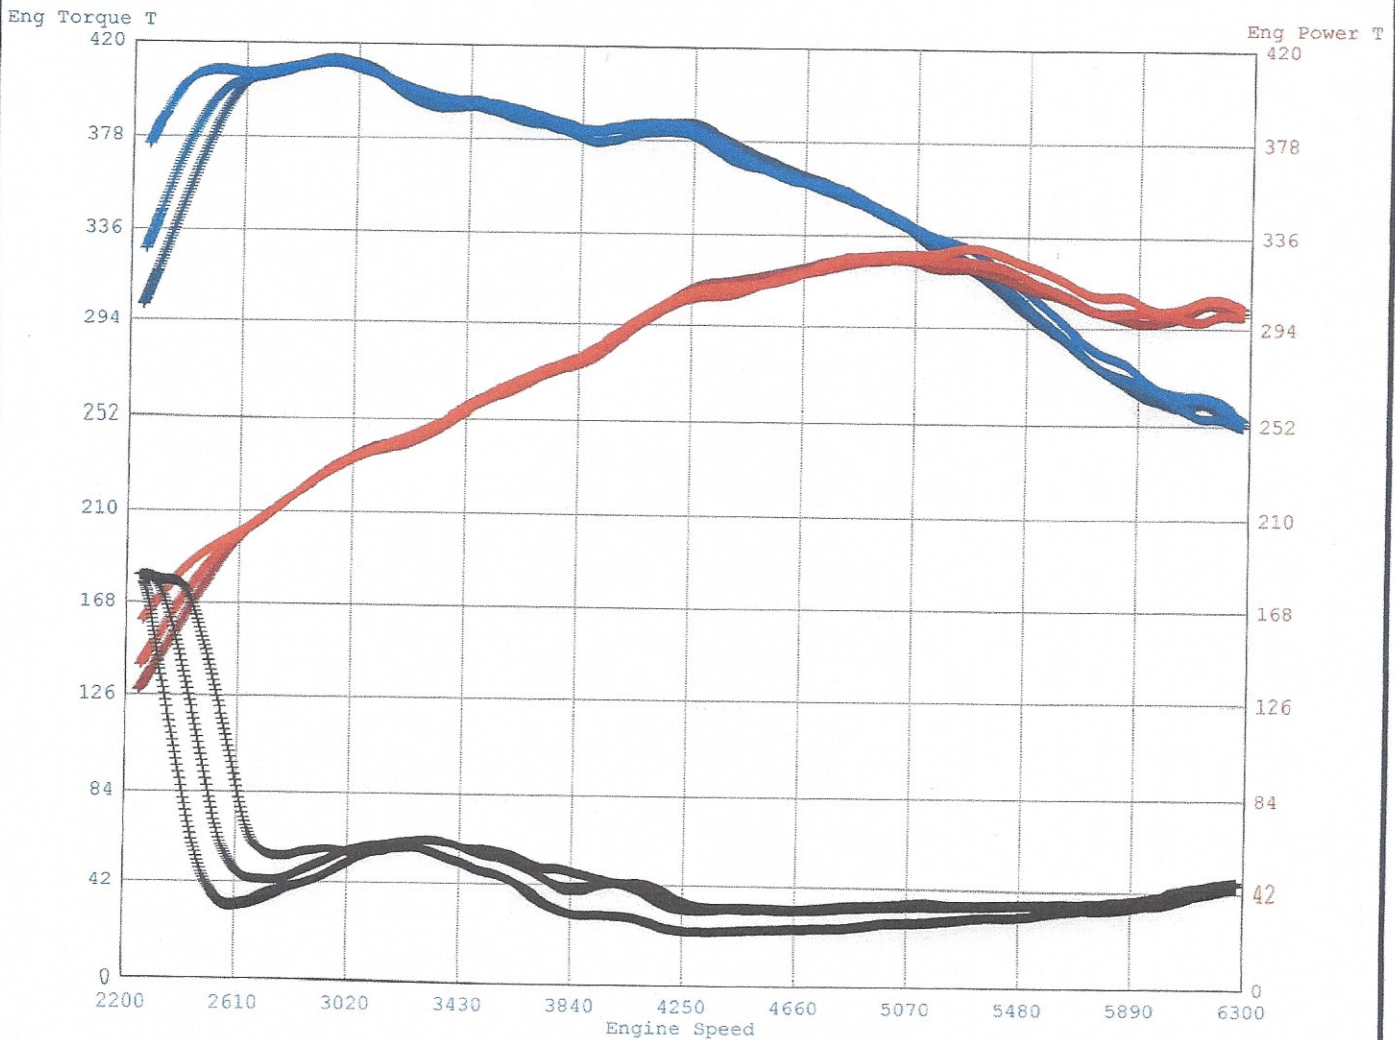

Mustang Dynamometer Test Report

Updates, Documentation & More At
www.MustangDyne.com
 Or Call 1-330-963-5400

	Min			Max			Avg		
Channel / Run	1	2	3	1	2	3	1	2	3
WS Temperature (Deg F)	70	70	69	70	70	70	70	70	69
WCF (Factor)	0.988	0.987	0.987	0.988	0.988	0.987	0.988	0.987	0.987
Eng Torque T (Ft-Lbs)	254	251	253	411	413	412	347	341	340
Eng Power T (HP)	160	139	128	331	326	325	286	282	281
Boost (PSI)	-0.1	-0.1	-0.1	-0.1	-0.1	-0.1	-0.1	-0.1	-0.1
Fuel Pressure (PSI)	0	0	0	0	0	0	0	0	0
AFR AEM (Ratio)	10.6	10.8	10.8	14.2	14.3	14.3	10.9	11.2	11.3