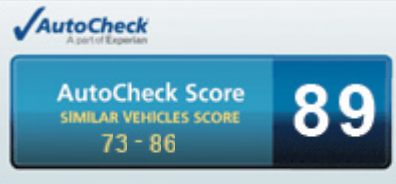

Class: Upscale - Near Luxury

Engine: 3.0L I6 DI

Country of Assembly: Germany

Vehicle Age: 9

Calculated Owners: 2

MULTIPLE OWNERS

Calculated Owners: 2

Accident Check

Reported Accidents: 0

State Title Brand and Other Problem Check

Your vehicle checks out

Odometer Check

Your vehicle checks out
Last Reported Odometer: 41,811

Vehicle Use and Event Check

Specific vehicle use(s) or events reported

Open Safety Recalls

Reported Recalls: 1

This vehicle's AutoCheck Score

The AutoCheck Score is a summary of your vehicle's history. It lets you compare similar vehicles with ease.

This vehicle qualifies for Buyback Protection