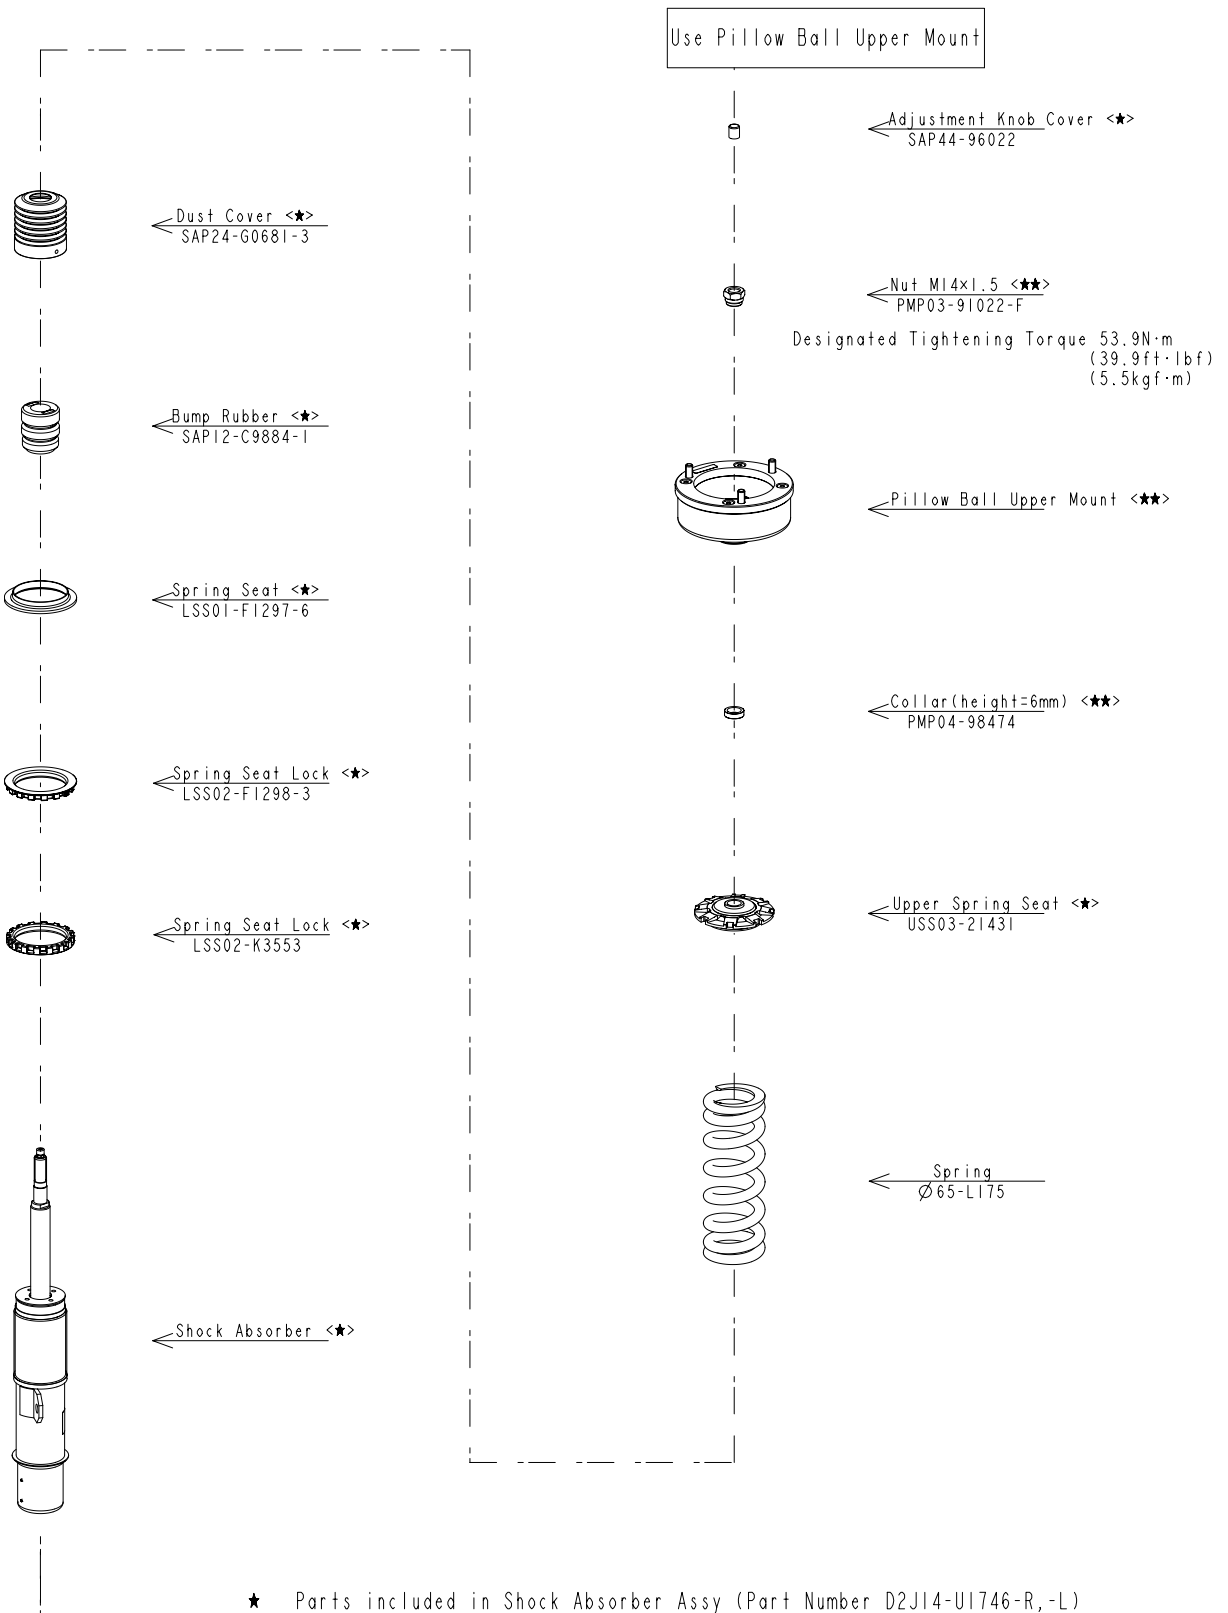

Assembly Diagram (Front)

Assembly Diagram (Rear)

- ★ Parts included in Shock Absorber Assy (Part Number D2J15-U1531)
- ★★ Parts included in Height Adjust System (Part Number LSS05-K3093)
- *** Use Stock (OEM) Parts