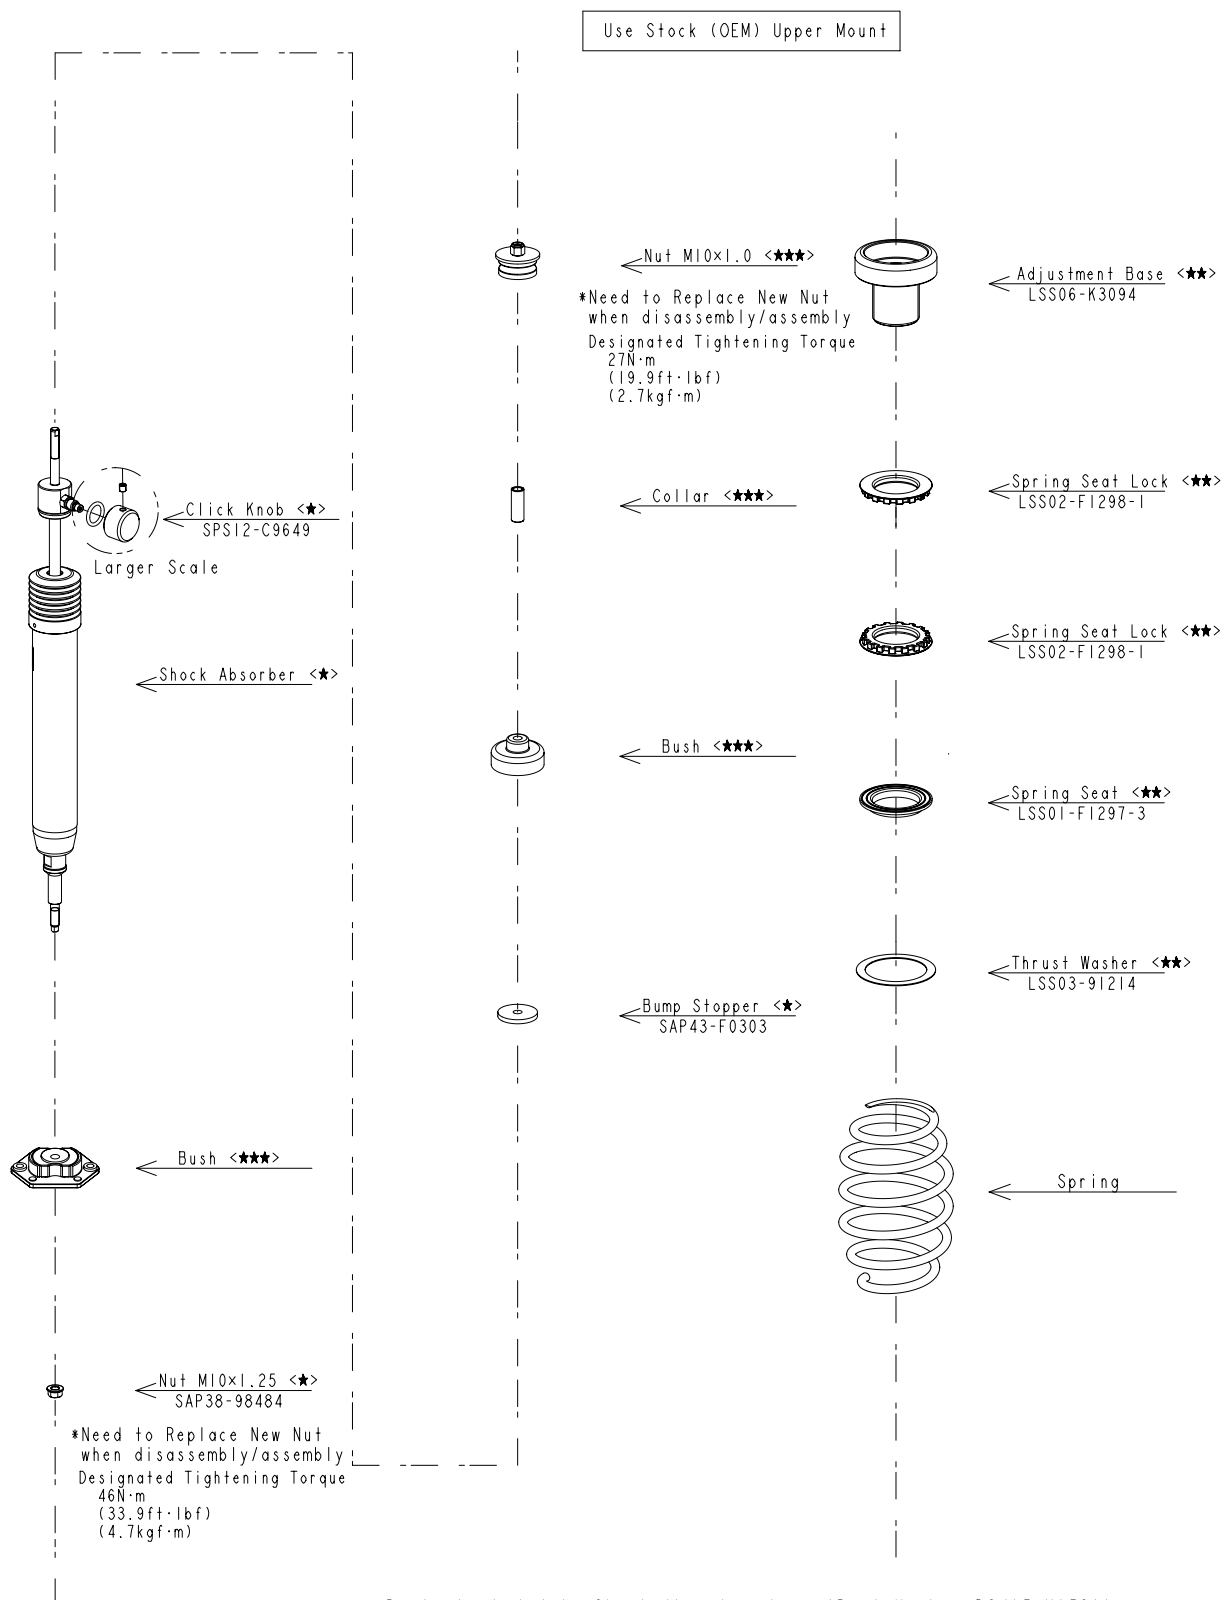

Assembly Diagram (Front)

Assembly Diagram (Rear)

- ★ Parts included in Shock Absorber Assy (Part Number D2J15-U1531)
- ★★ Parts included in Height Adjust System (Part Number LSS05-K3093)
- *** Use Stock (OEM) Parts