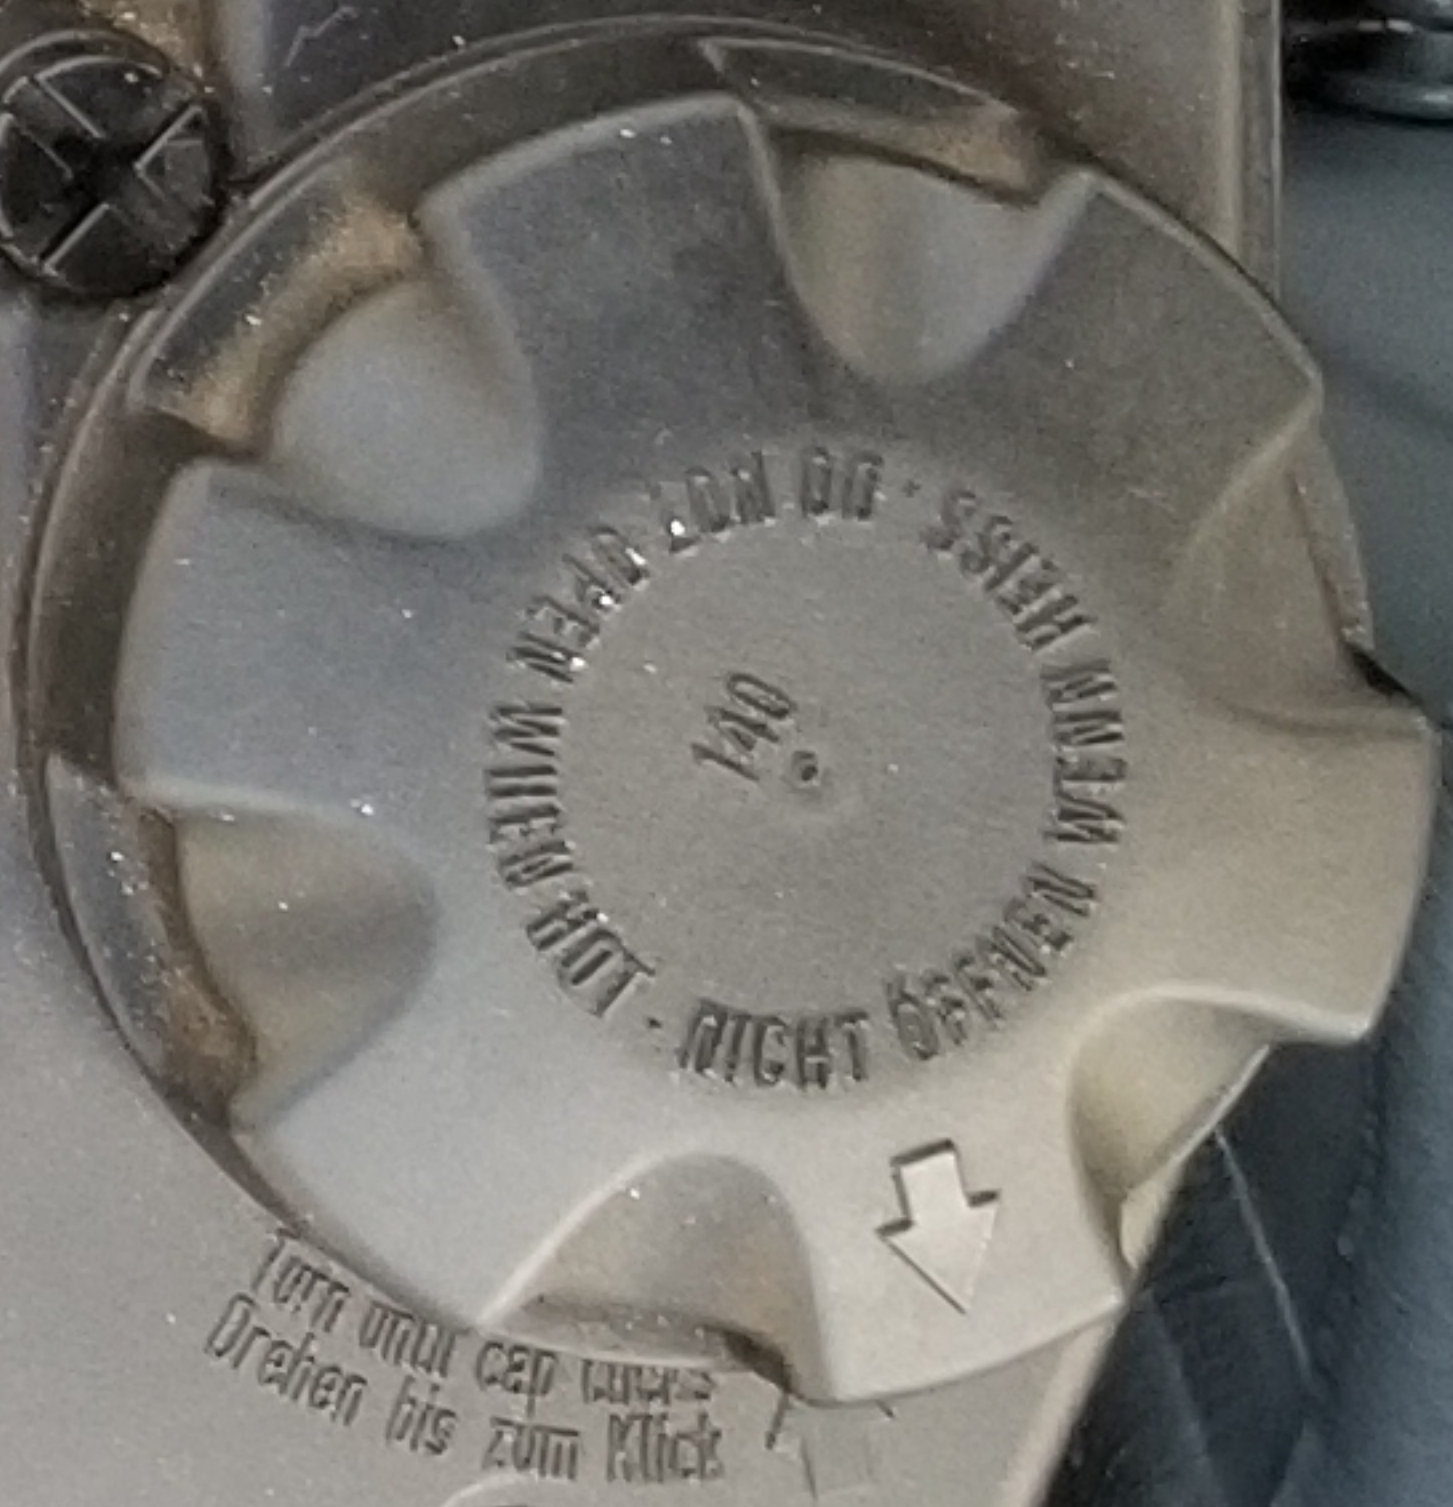

BMW

CATM

13A-258  
44-37mm

BMW  
401288001  
P/N 5 13288  
1 14 14 20  
1

12

AIR OIL ONLY

BMW  
PIERBURG  
2000/110

BMW  
147

147

Warning label with a lightning bolt symbol and a crossed-out symbol, indicating high voltage or a specific safety warning.

63 11 7 20 143 9