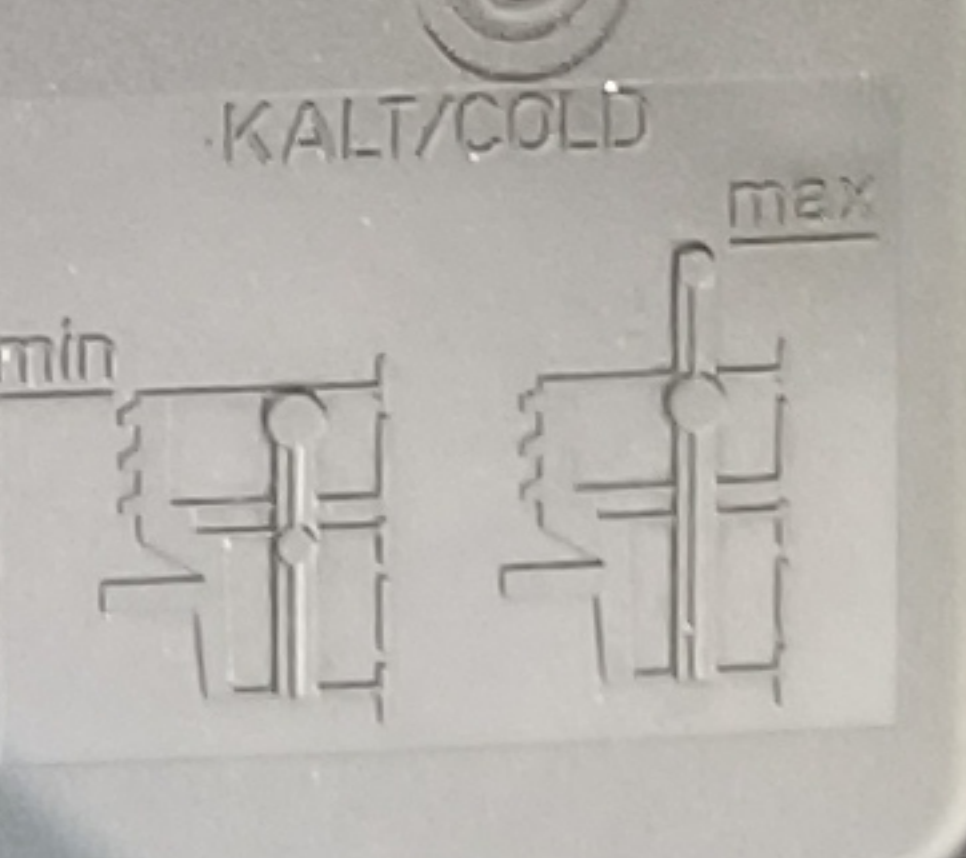

BMW

CATM

13A-258  
44-37mm

BMW  
401288001  
P/N 5 13288  
1 14 14 20  
1

12

AIR OIL ONLY

BMW  
PIERBURG  
2000/110

BMW  
147

147

Warning label with a lightning bolt symbol and a crossed-out symbol, indicating high voltage or a specific safety warning.

63 11 7 20 143 9