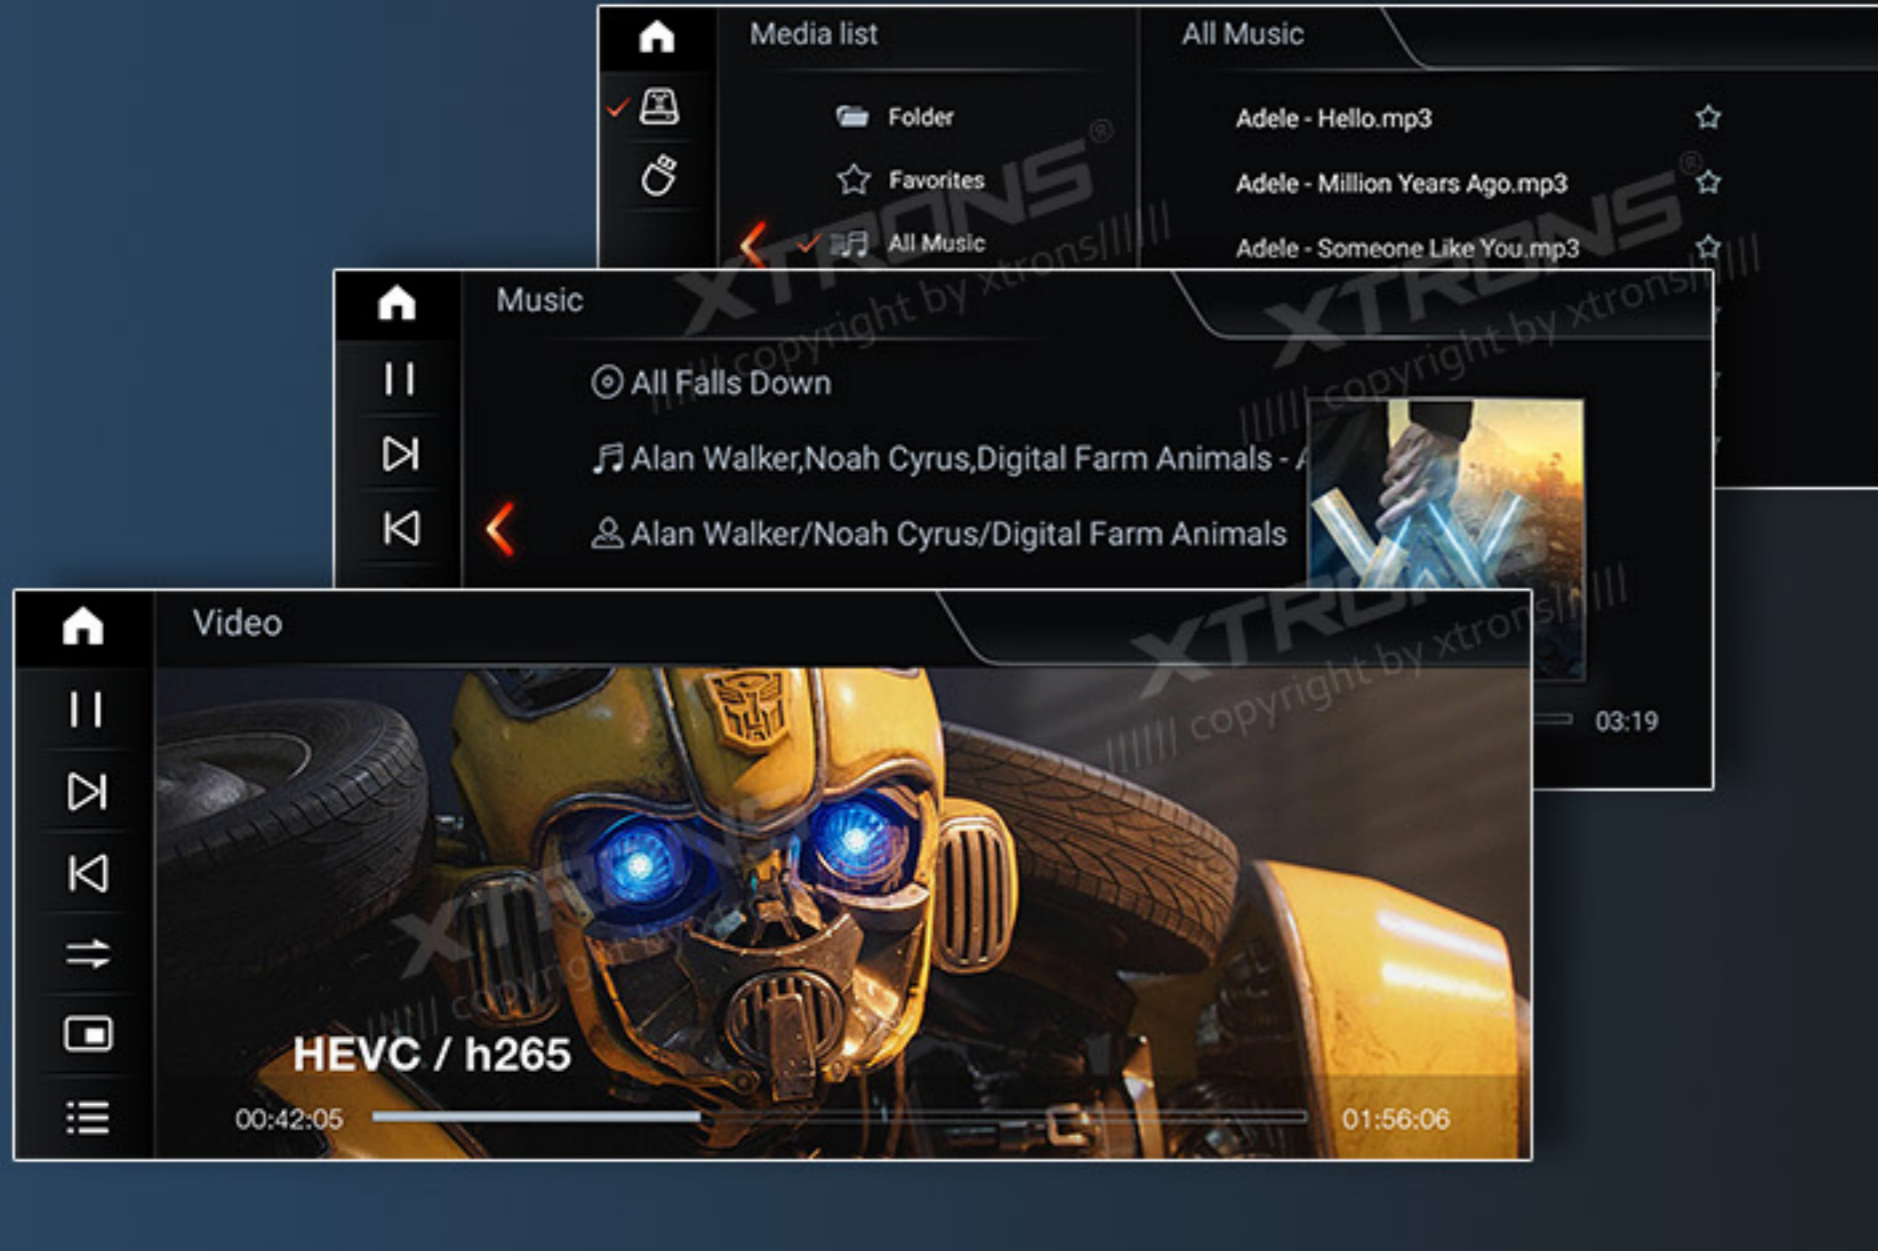

Multimedia USB/SD Input

Plug and play! Enjoy media files from your flash drive or TF card/Micro SD card any time in a convenient way.