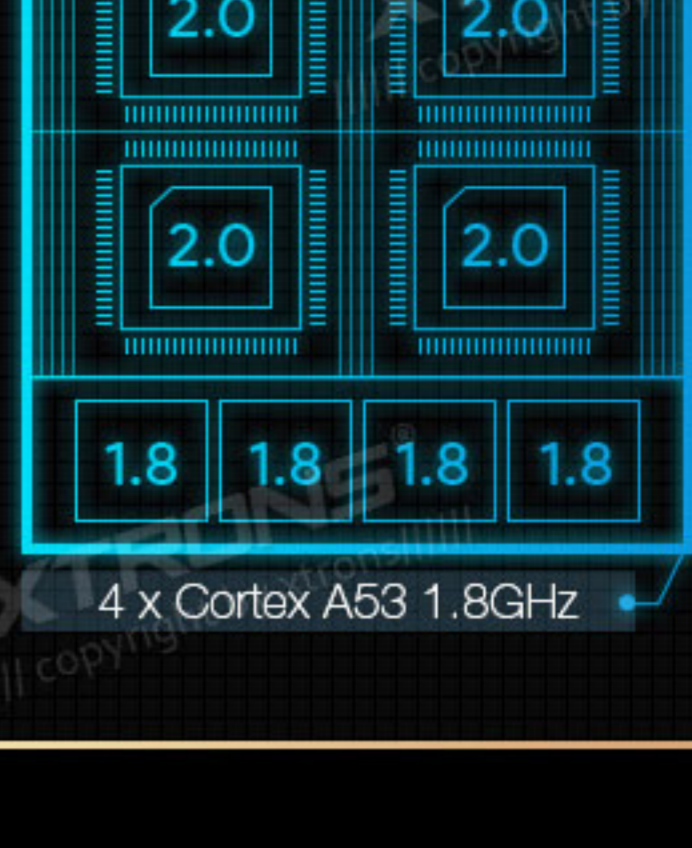

• Octa Core

• 2.0GHz

11nm Process Technology

Improved performance and lower power consumption

Kryo 260 Architecture

Increased speeds and robust on-device performance

64 bit Architecture

Utilizing more memory for faster computing