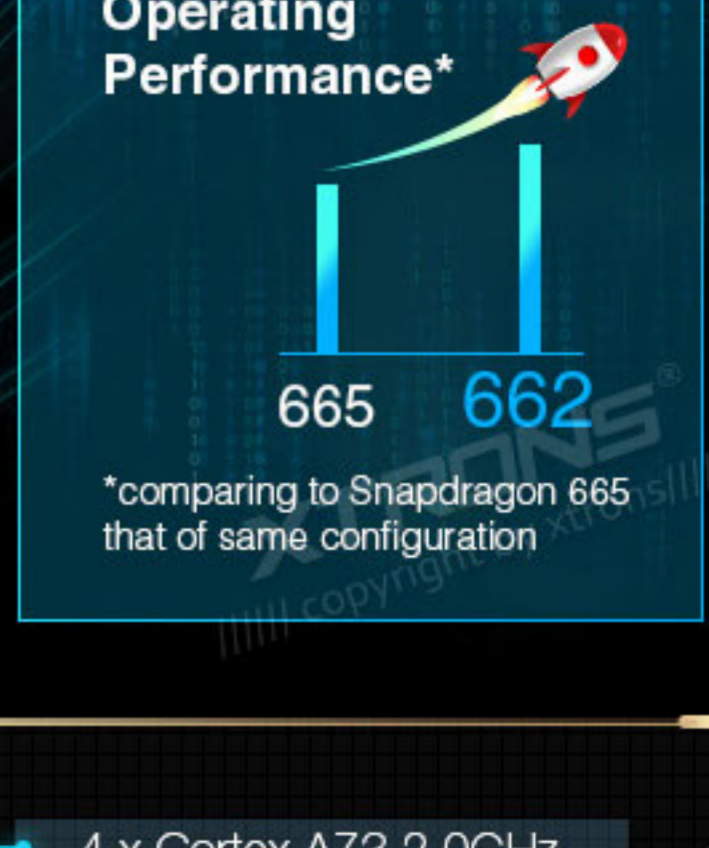

• 2.0GHz

11nm Process Technology

Improved performance and lower power consumption

Kryo 260 Architecture

Increased speeds and robust on-device performance