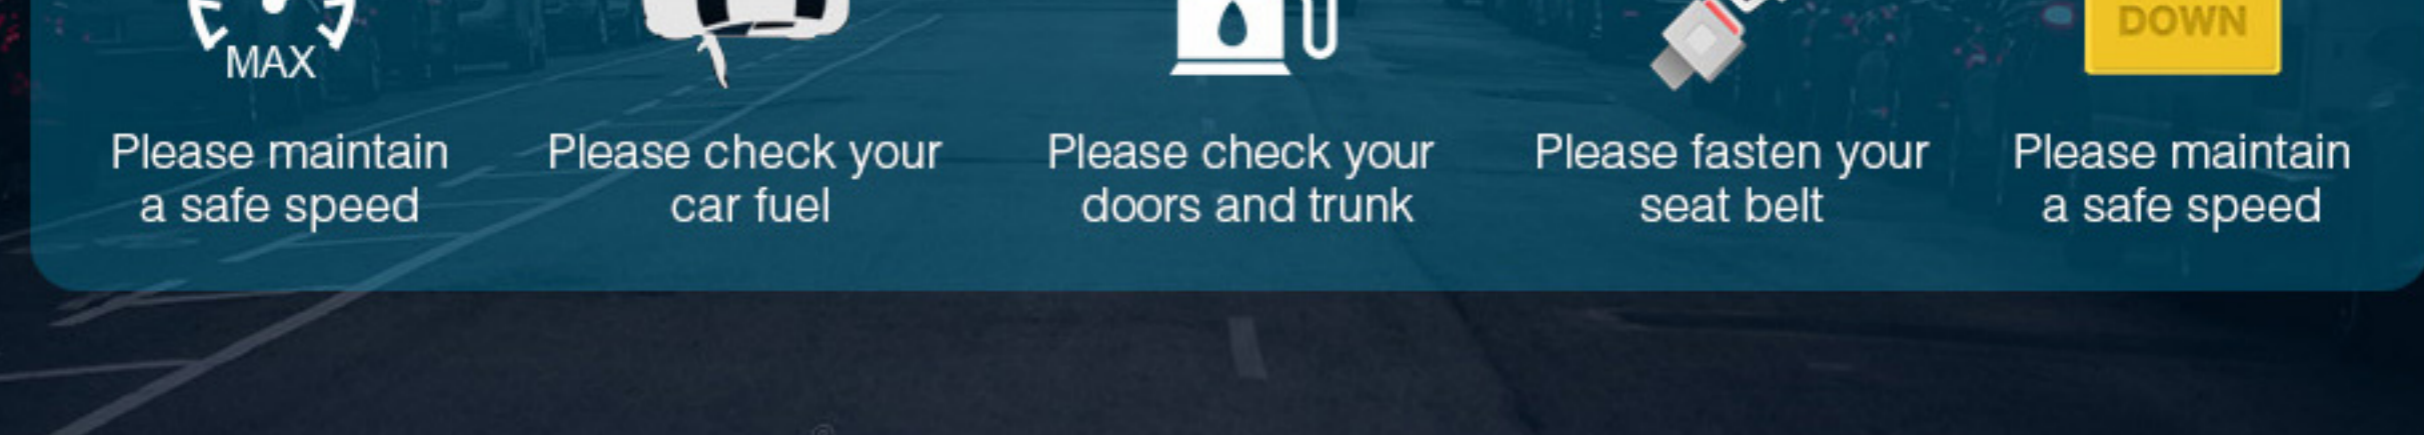

Bluetooth

Steering Wheel Control Function

Safe Driving Everywhere

Intelligent CarCare, Extra Comfort and Safety for Your Driving

The built-in CarCare widget is a great companion at your service any time. It gives you complete peace of mind when driving, allowing you to stay confident and aware on the road.

Instant Access to Reversing Mode

This unit supports to get access to reversing real-time image instantly whenever you are reversing and provide clear vision through automatic software compensation even at night.