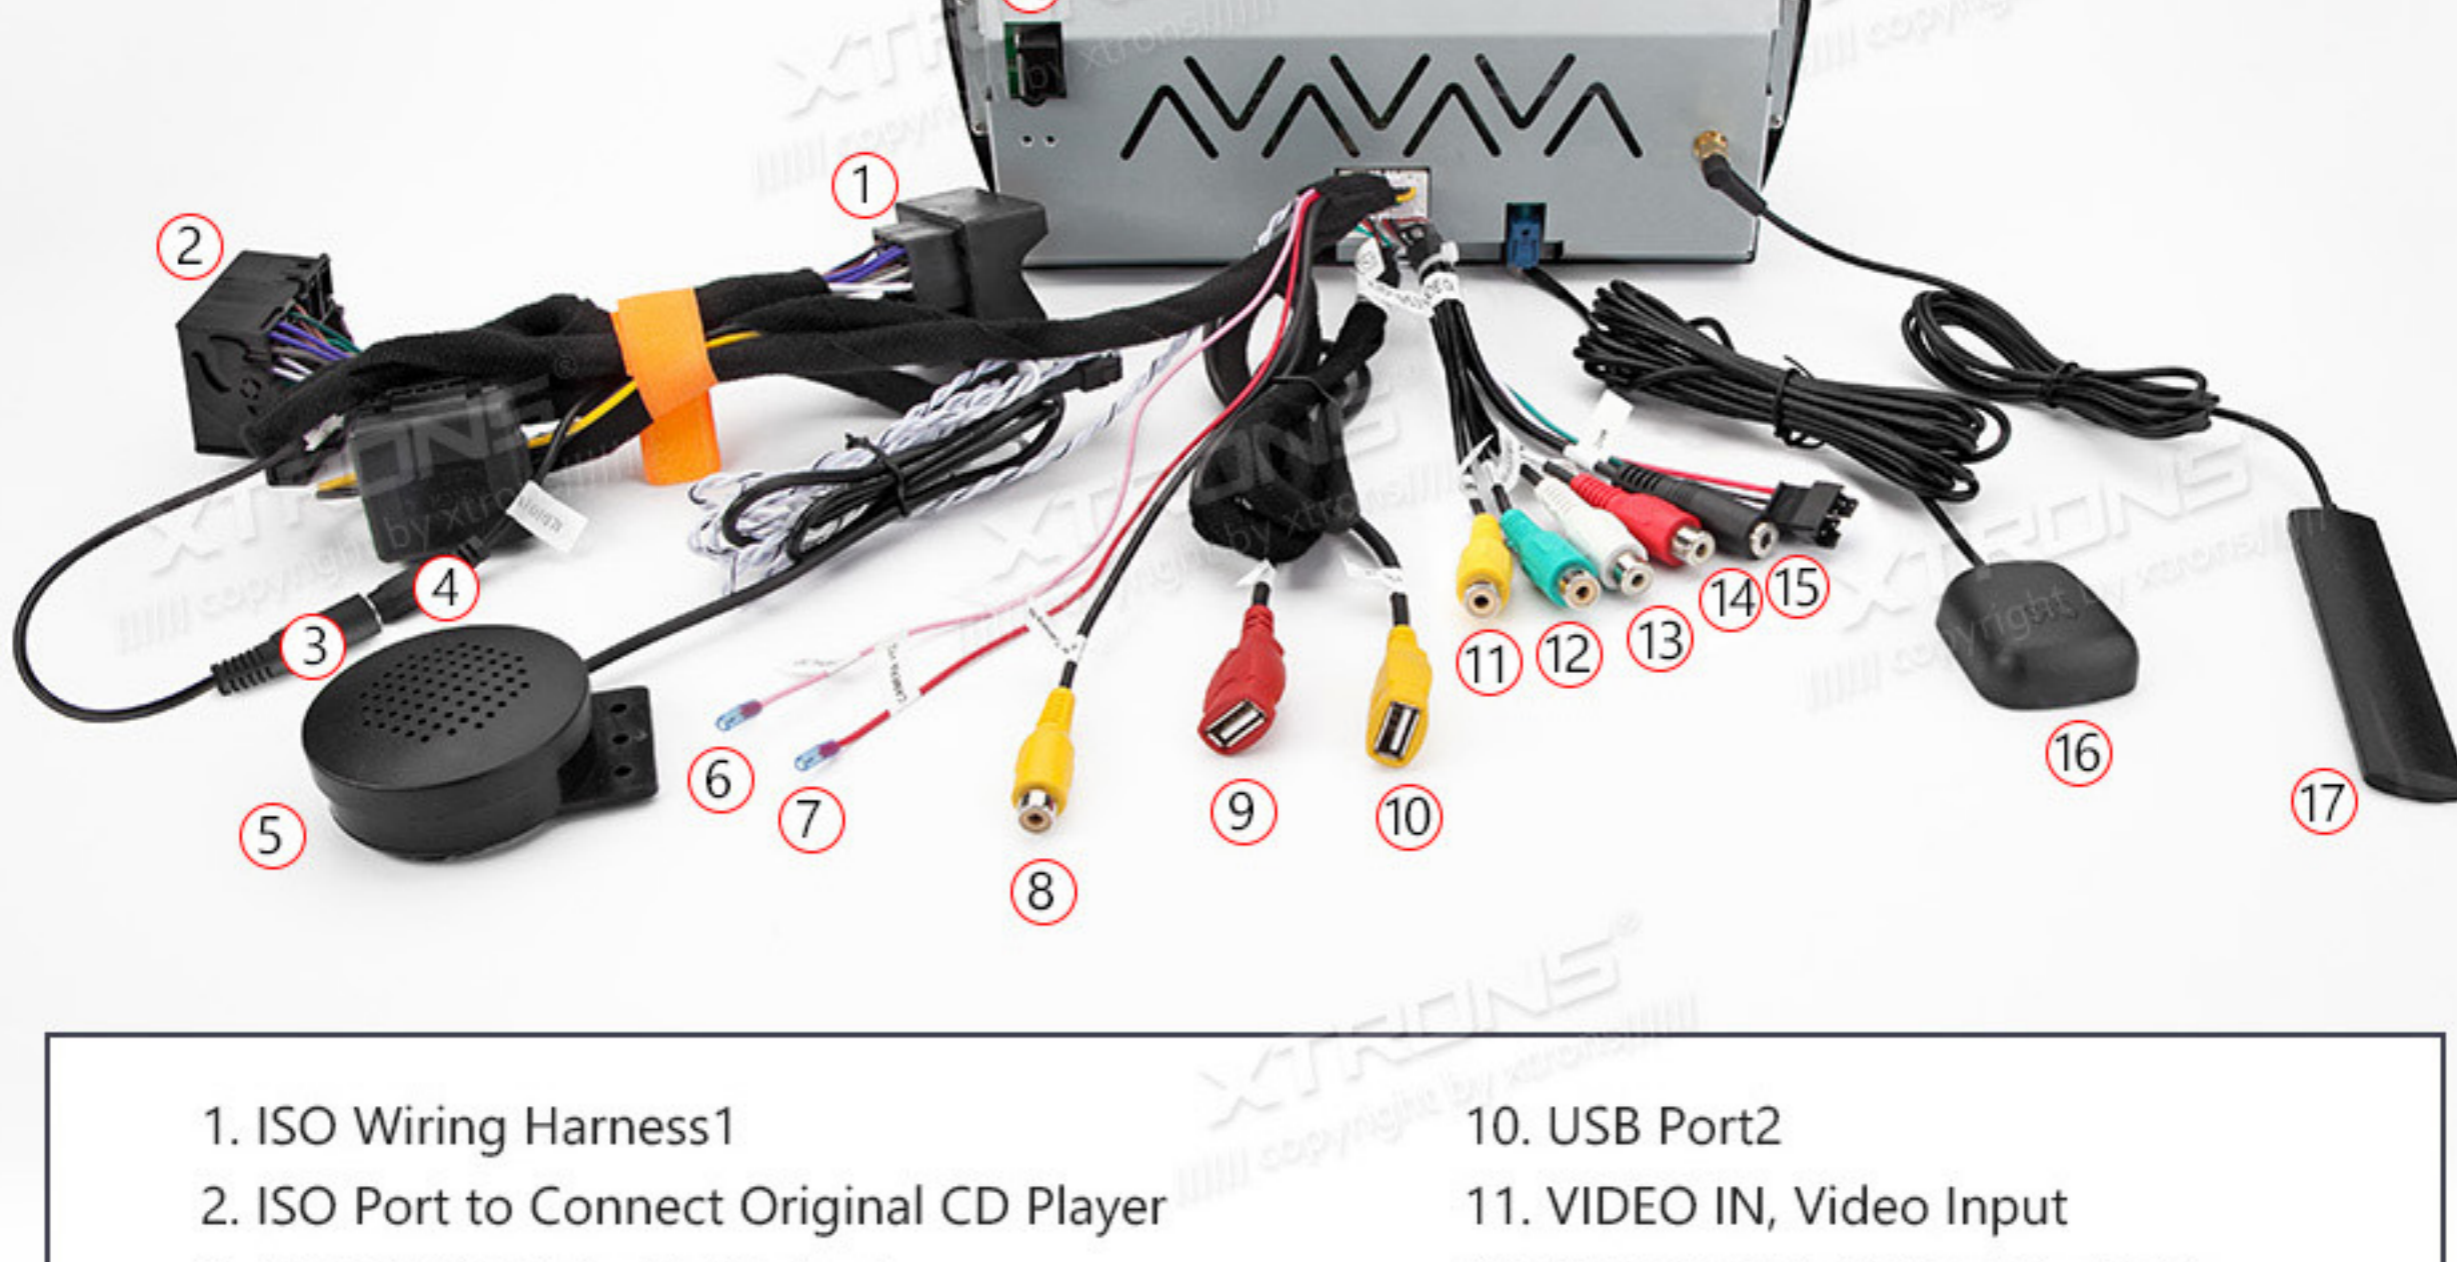

- | | |
|---|---------------------------------|
| 1. ISO Wiring Harness1 | 10. USB Port2 |
| 2. ISO Port to Connect Original CD Player | 11. VIDEO IN, Video Input |
| 3. AUDIO OUT, Audio Output | 12. DVR VIDEO IN, Not Available |
| 4. AUDIO IN, Audio Input | 13. AUX IN L, Audio Input Left |
| 5. Mini Speaker | 14. AUX IN R, Audio Input Right |
| 6. CAMERA DET, Camera Check | 15. MIC, Microphone Port |
| 7. CAMERA +12, Camera Acc | 16. GPS Antenna |
| 8. Rear Camera IN, Rear Camera Input | 17. 4G Antenna |
| 9. USB Port1 | 18. LVDS Port |