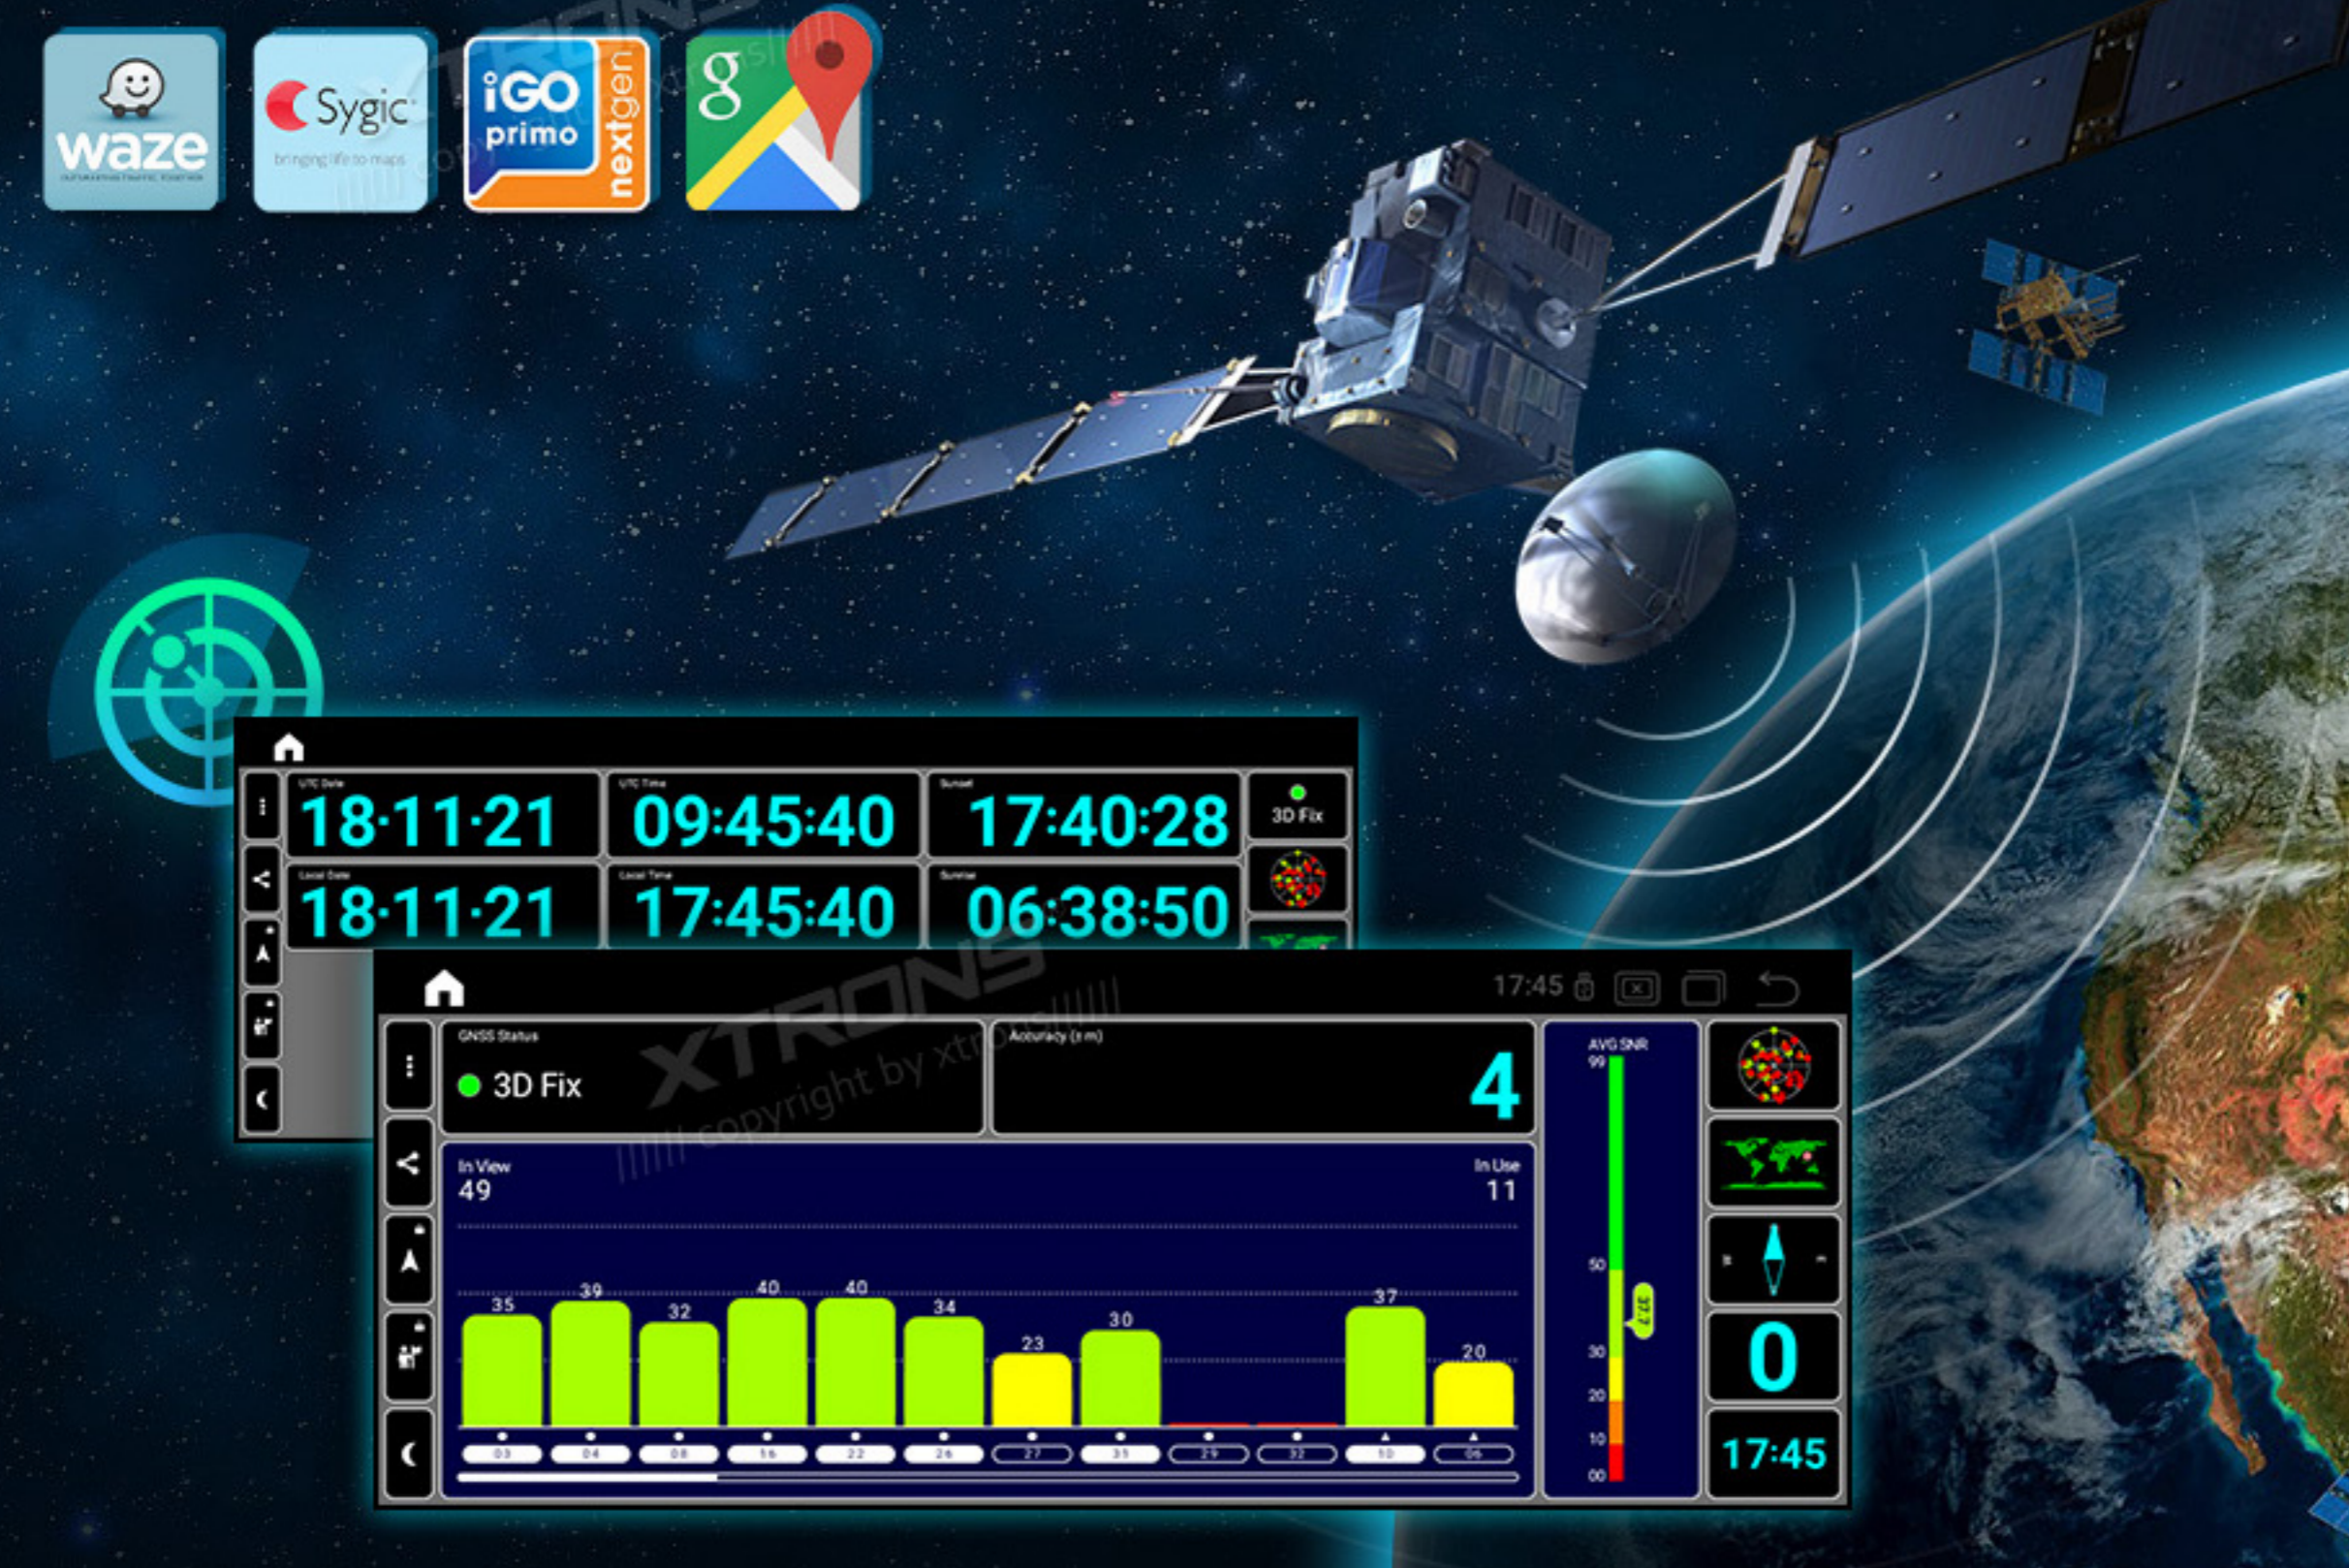

Bluetooth

Steering Wheel Control Function

Safe Driving Everywhere

Intelligent CarCare, Extra Comfort and Safety for Your Driving

The built-in CarCare widget is a great companion at your service any time. It gives you complete peace of mind when driving, allowing you to stay confident and aware on the road.

Instant Access to Reversing Mode

This unit supports to get access to reversing real-time image instantly whenever you are reversing and provide clear vision through automatic software compensation even at night.

Real-time Reversing Image

Wider Angle and Clear Night Vision

Qualcomm Bluetooth 5.1

Enjoy more steady connections and higher quality transmission for hands-free calls and music streaming with Qualcomm Bluetooth 5.1.

Bluetooth Call

Call History

Accurate GPS Navigation

Supports different navigation systems such as GPS, Glonass and Beidou, and maps such as Sygic, iGo, Waze, Google Maps etc. Easy to get the latest roadway info and accurate directions.