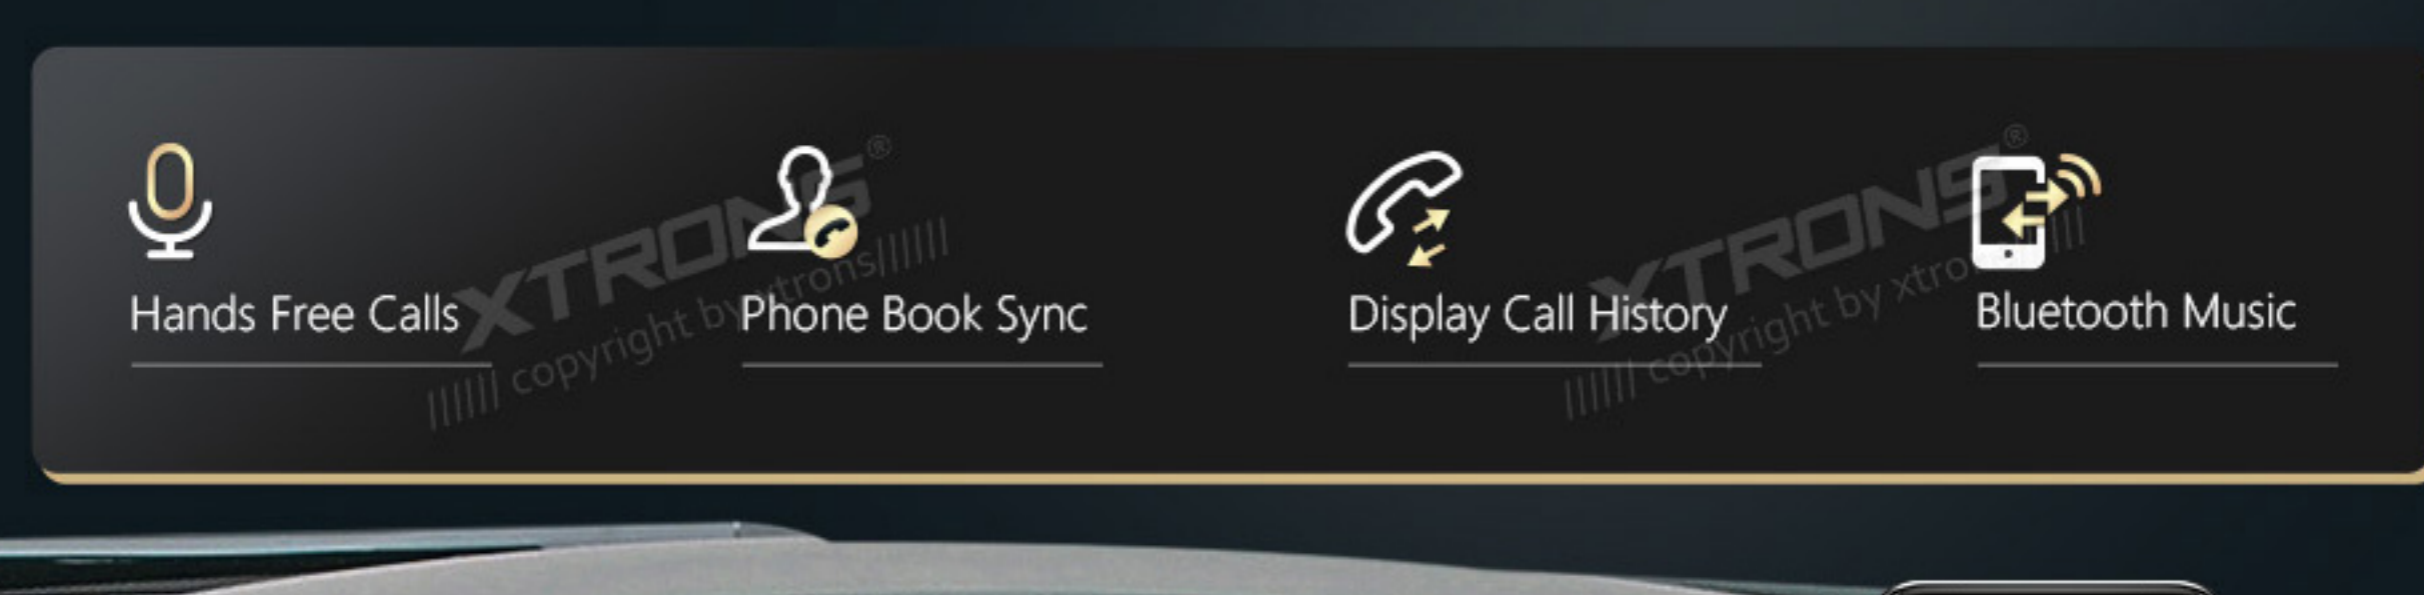

Bluetooth

Steering Wheel Control Function

Safe Driving Everywhere

Intelligent CarCare, Extra Comfort and Safety for Your Driving

The built-in CarCare widget is a great companion at your service any time. It gives you complete peace of mind when driving, allowing you to stay confident and aware on the road.

Instant Access to Reversing Mode

This unit supports to get access to reversing real-time image instantly whenever you are reversing and provide clear vision through automatic software compensation even at night.

Real-time Reversing Image

Wider Angle and Clear Night Vision

Qualcomm Bluetooth 5.1

Enjoy more steady connections and higher quality transmission for hands-free calls and music streaming with Qualcomm Bluetooth 5.1.