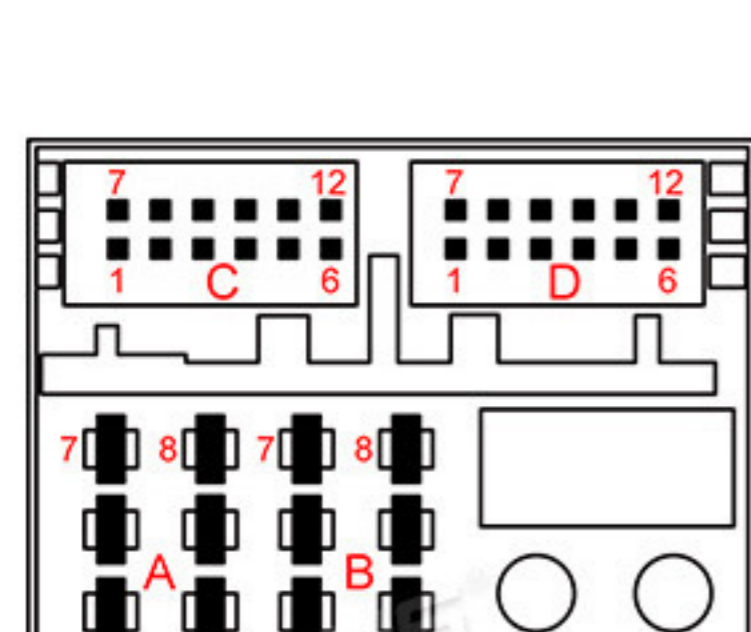

A1: Rear Left Speaker+	B1: CAN1-L
A2: Rear Left Speaker-	B2: Linked with B2
A3: Front Left Speaker+	B3: Linked with B3
A4: Front Left Speaker-	B4: Linked with B4
A5: Front Right Speaker+	B5: CAN1-H
A6: Front Right Speaker-	B6: B+
A7: Rear Right Speaker+	B7: GND
A8: Rear Right Speaker-	B8: Linked with B8

2. C1-C12: Original Car Data
3. D1: Original Car Data
   D2: Audio Input Right
   D3: Original Car Data
   D4: Original Car Data
   D5: Original Car Data
   D6: Original Car Data
4. D7: Audio Input Left
   D8: Audio GND
   D9: Original Car Data
   D10: Original Car Data
   D11: Original Car Data
   D12: Original Car Data