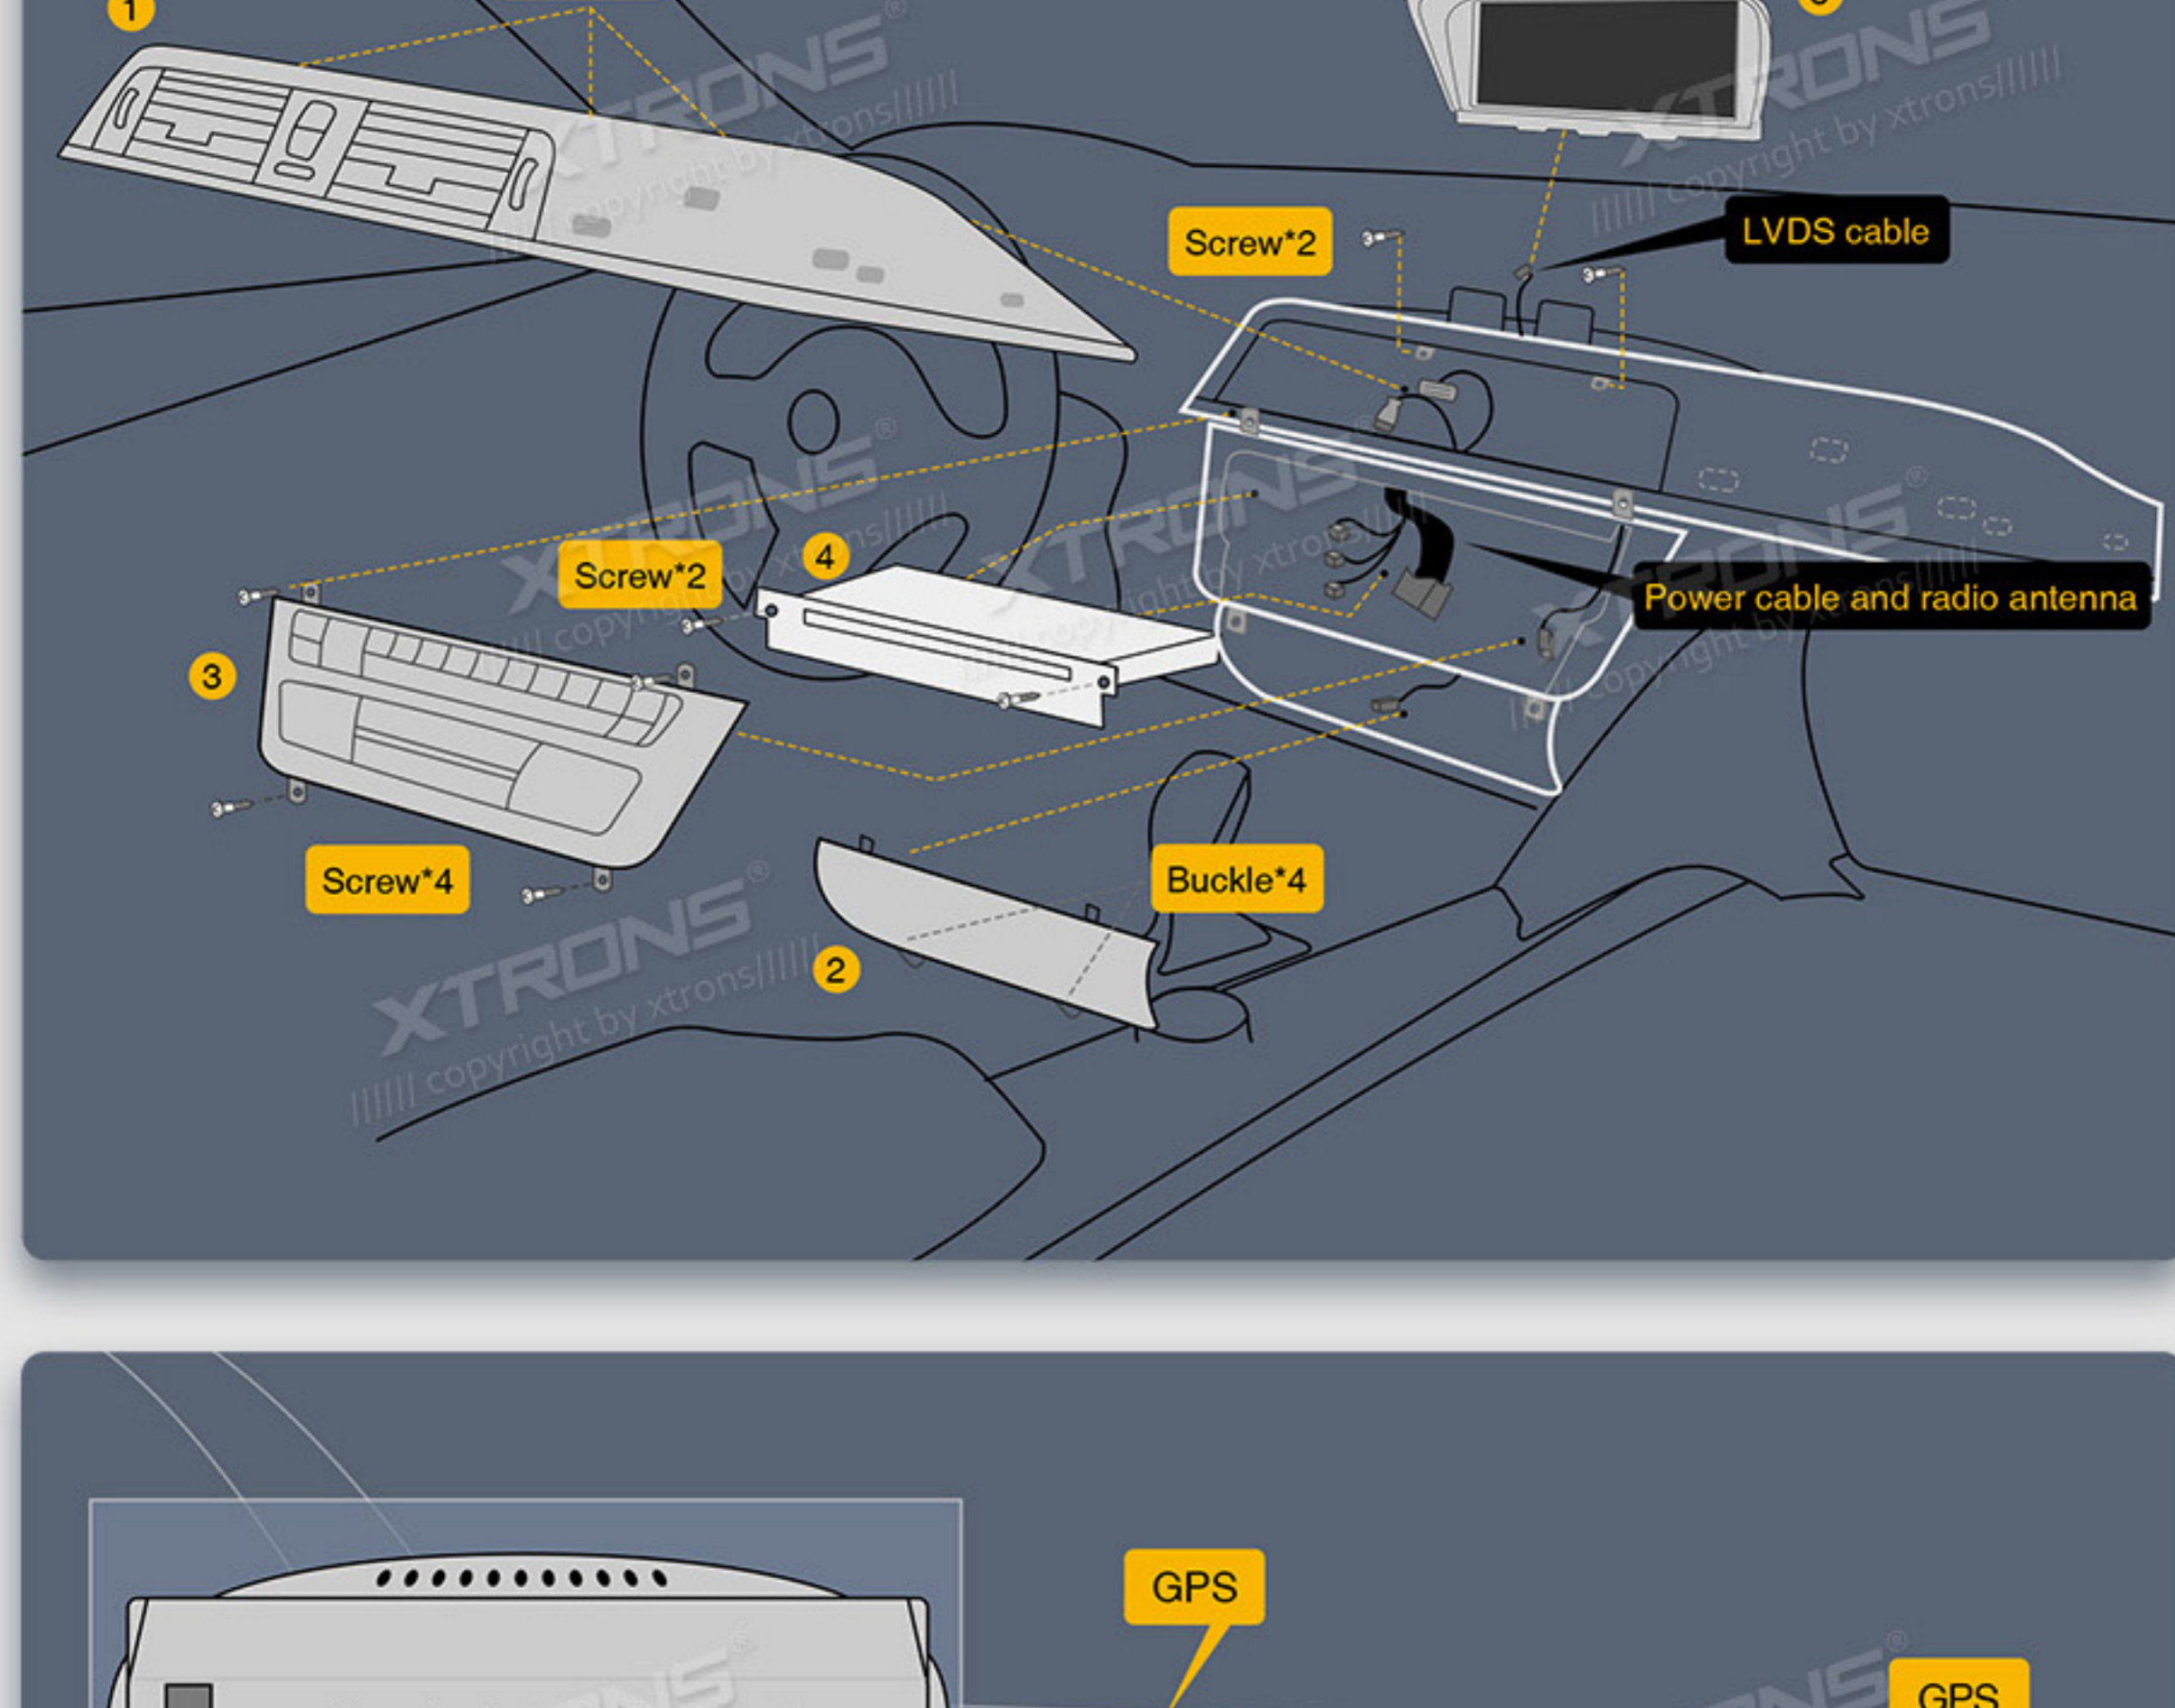

Installation Illustration

Bilingual Installation Instruction

English

For BMW System
For BMW 5 Series
M5 Original CC

Deutsch

Für BMW System
Für BMW 5 Series
M5 Original CC

Warning: To prevent the risk of fire or damage caused by overcurrent to the factory unit, please always ground the screen before the installation. The installation should be carried out by a trained car mechanic or professional.