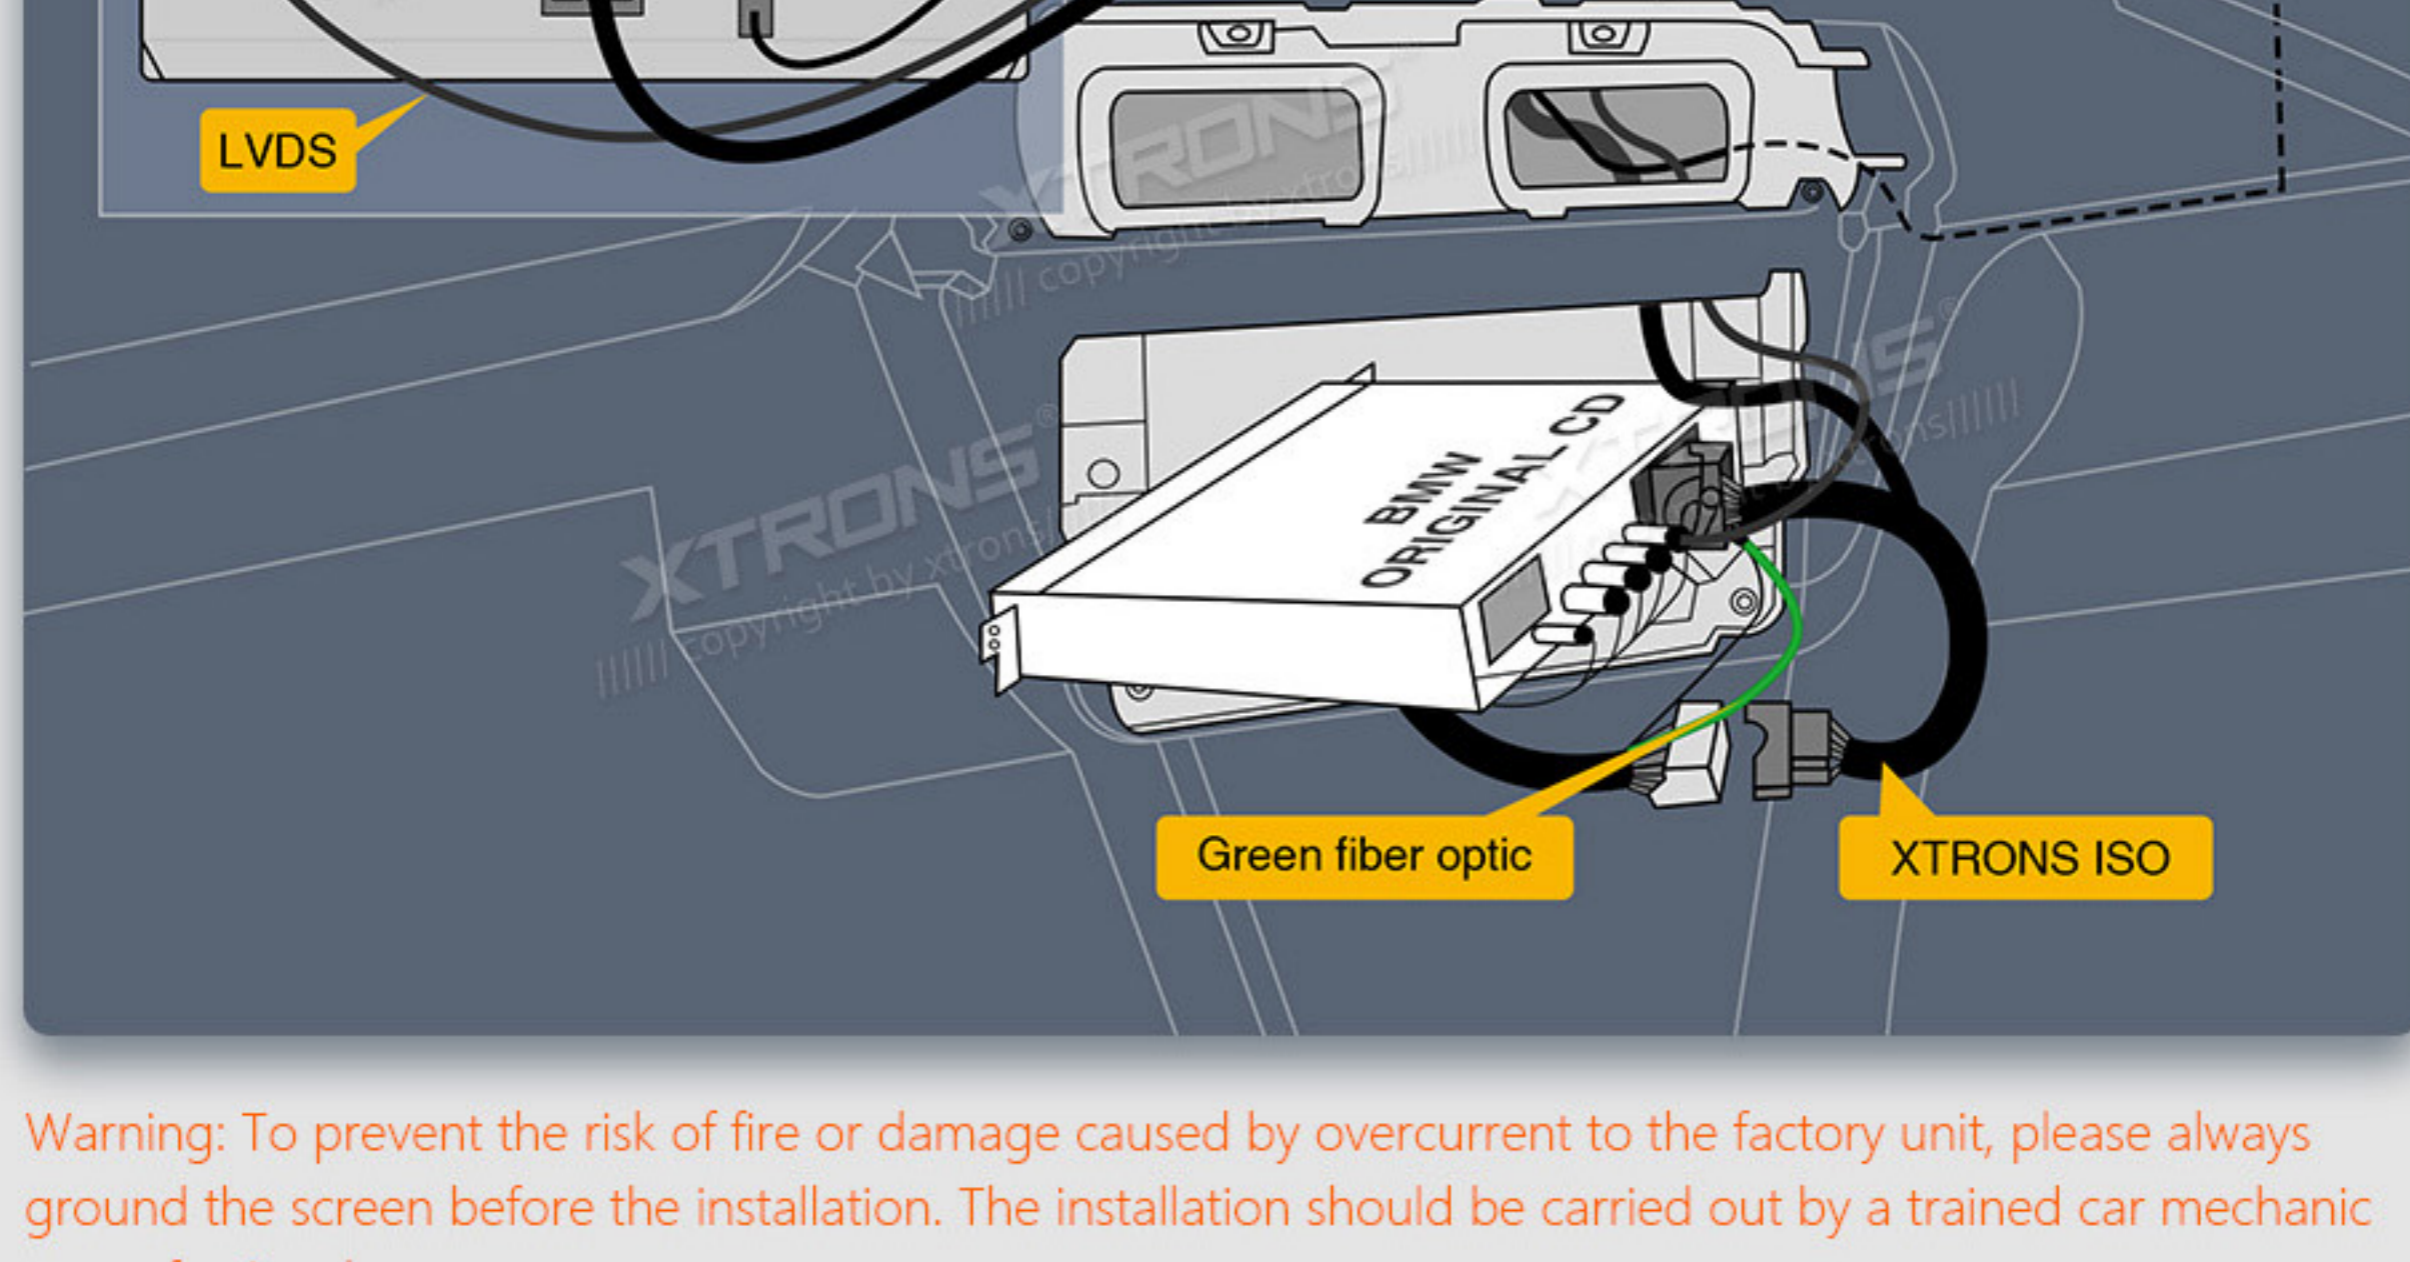

Installation Illustration

Bilingual Installation Instruction

English

For BMW System
For BMW 5 Series
M5 Original CC

Deutsch

Für BMW System
Für BMW 5 Series
M5 Original CC

Warning: To prevent the risk of fire or damage caused by overcurrent to the factory unit, please always ground the screen before the installation. The installation should be carried out by a trained car mechanic or professional.