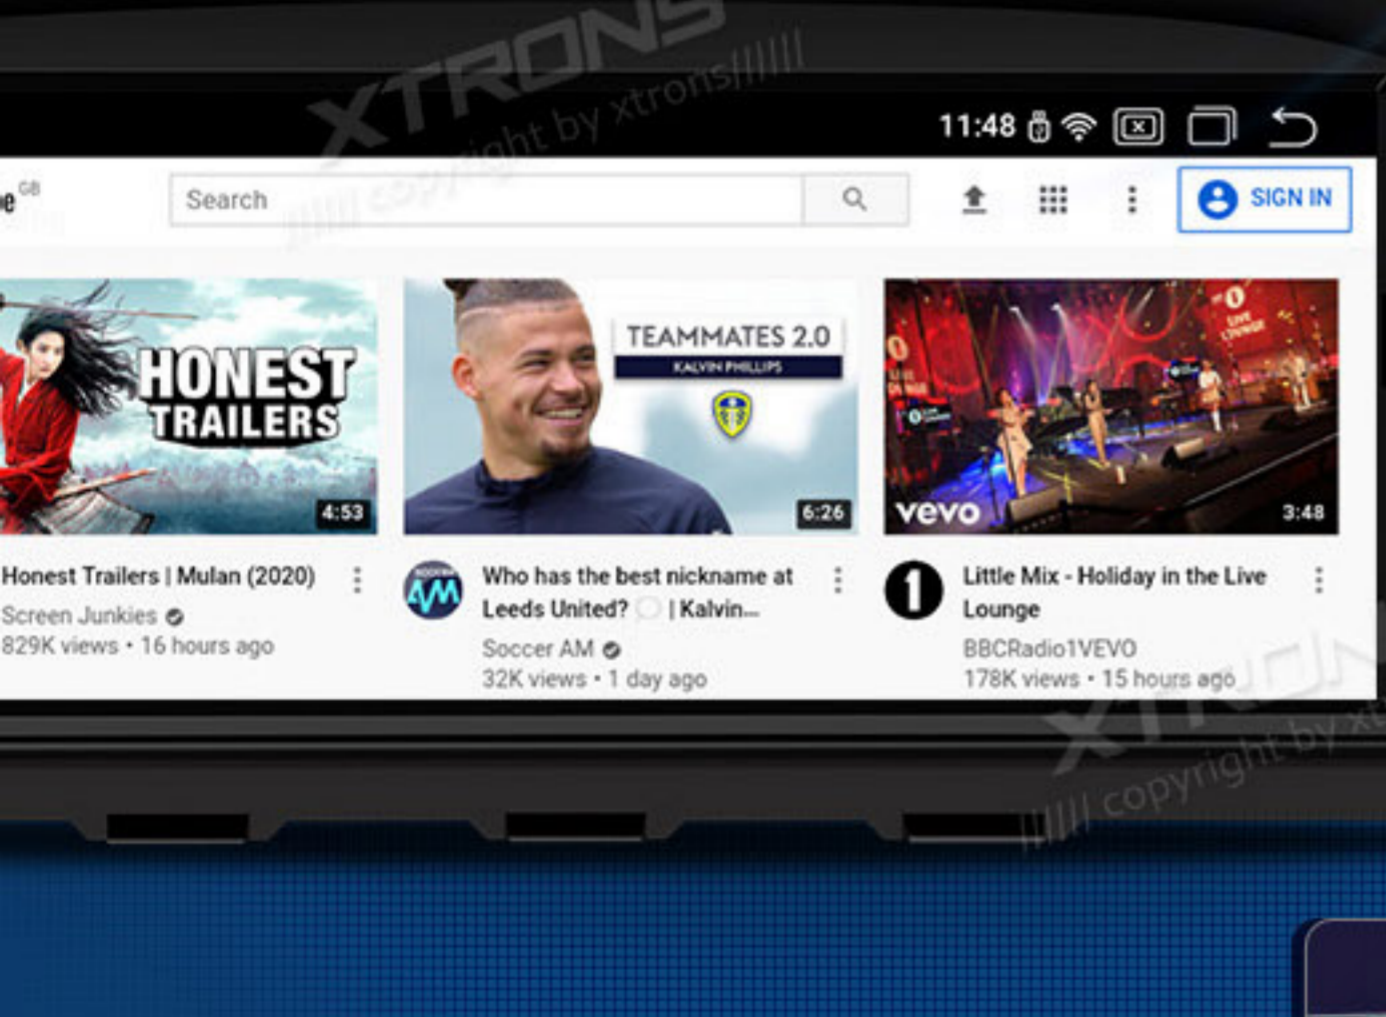

X11 LTE Modem

LTE Download Speed up to 390 Mbps

Not all 4G bands are supported, please check if your carriers support the bands listed above before buying. 4G supports Internet/SIM data ONLY, not phone calls. You can make voice/video calls by different apps.