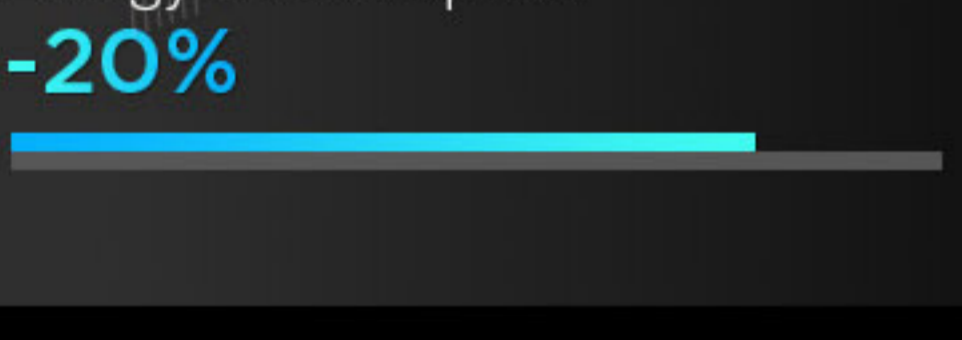

Dual Channel 8GB LPDDR4 RAM

The performance of 8GB LPDDR4 is highly enhanced compared to the 4GB RAM on the market, while maintaining low power consumption.