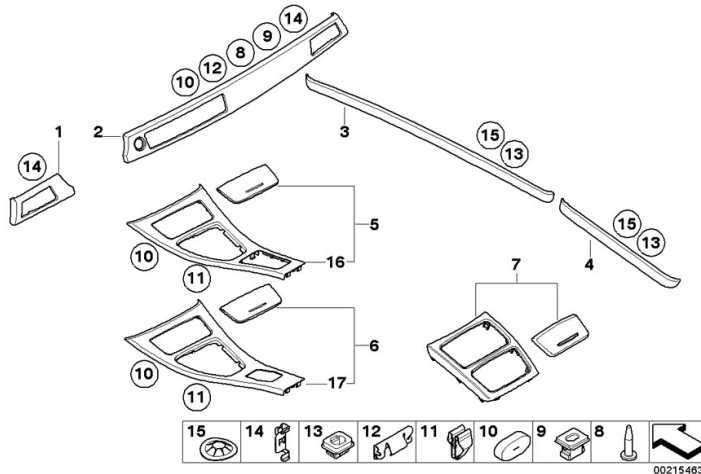

Assembly Details

Int. strips, bamboo, grained, anthracite

Assembly Image

Hover over image to magnify.
[Click Here to View Fullsize Image](#)

Magnified Assembly Image

Filter Component Parts For Vehicle

Make:

Year:

Model:

Driveline:

Trim Level:

Filter Component Parts

Component Parts

Index	Stock Code	Description	Price	
01	51459214795	Trim, I-panel, bamboo, grained, left. ANTHRAZIT For vehicles withReal Bamboo wood-grain trim, anthracite = Yes (S4BYA = Yes)	$112.59	View >
02	51459214797	Trim, I-panel, bamboo, grained, right. ANTHRAZIT For vehicles withReal Bamboo wood-grain trim, anthracite = Yes (S4BYA = Yes)	$382.37	View >
03	51417251232	Decorative strip, door front right. BAMBUS ANTHR. For vehicles withReal Bamboo wood-grain trim, anthracite = Yes (S4BYA = Yes)	$250.08	View >
04	51437251002	Decor strip, right. BAMBUS ANTHR. For vehicles withReal Bamboo wood-grain trim, anthracite = Yes (S4BYA = Yes)	$114.87	View >
06	51169223887	Set, decor strips, bamboo, grain pattern. ANTHRAZIT For vehicles withSmoker package = Yes (S441A = Yes)andReal Bamboo wood-grain trim, anthracite = Yes (S4BYA = Yes)On-board monitor with TV = No (S602A ... Show More)	$471.00	View >
08	51419132338	Pin	$1.31	View >
08	51417122657	Threaded bolt	$1.77	View >
08	51439127763	Threaded bolt. M5X19	$1.77	View >
09	51457152442	Plug-in retainer	$0.78	View >
10	51166952674	Gasket, decor panel	$0.89	View >
11	51167151389	Clamp	$0.90	View >
12	51457146751	Clamp	$1.03	View >
13	07149158194	Plug-in retainer	$0.82	View >
14	51457146752	Clip, outer decor strip	$0.90	View >
15	52207115704	Axial securing clip. 5,75MM	$0.77	View >
15	51418144600	Circlip. D=4MM	$0.42	View >
16	51169214771	Trim, center console, bamboo, grained. ANTHRAZIT For vehicles withReal Bamboo wood-grain trim, anthracite = Yes (S4BYA = Yes)	$500.51	View >
17	51169214786	Trim, center console, bamboo, grained. ANTHRAZIT For vehicles withReal Bamboo wood-grain trim, anthracite = Yes (S4BYA = Yes)andOn-board monitor with TV = No (S602A = No)On-board monitor with TV = Ye... Show More	$500.51	View >

Assembly Fitment/Applications

BMW 3 Series (E21,E30,E36,E46,E90,E91,E92,E93)	328i Convertible	2009, 2010
BMW 3 Series (E21,E30,E36,E46,E90,E91,E92,E93)	328i Coupe	2009, 2010
BMW 3 Series (E21,E30,E36,E46,E90,E91,E92,E93)	328xi Coupe	2009, 2010
BMW 3 Series (E21,E30,E36,E46,E90,E91,E92,E93)	335i Convertible	2008, 2009, 2010
BMW 3 Series (E21,E30,E36,E46,E90,E91,E92,E93)	335i Coupe	2008, 2009, 2010
BMW 3 Series (E21,E30,E36,E46,E90,E91,E92,E93)	335is Convertible	2009, 2010
BMW 3 Series (E21,E30,E36,E46,E90,E91,E92,E93)	335is Coupe	2009, 2010