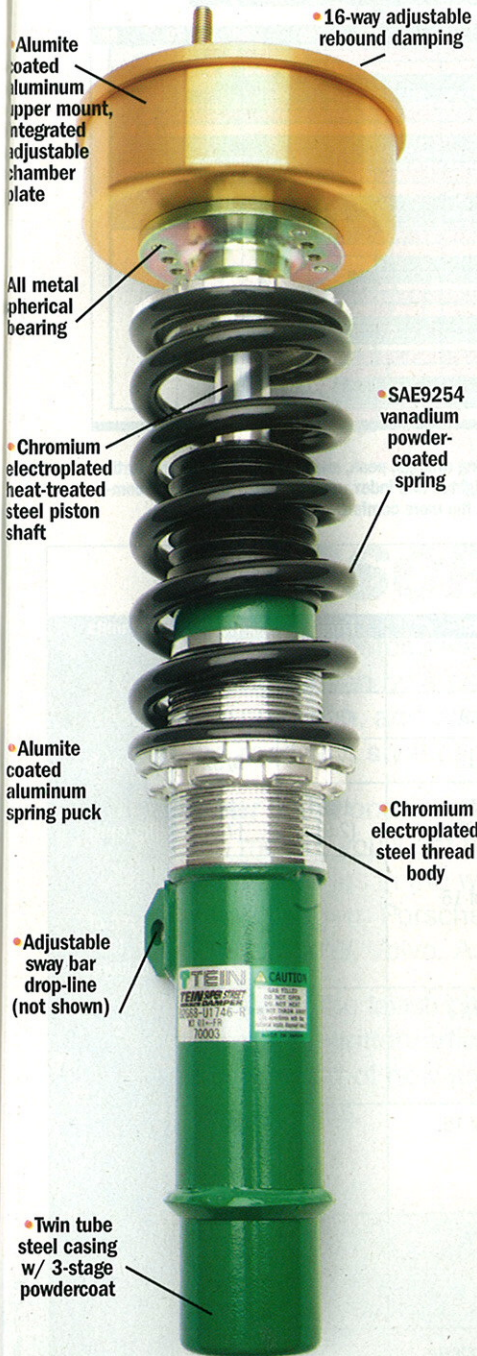

TEIN SUPER STREET DAMPER
W/PILLOW BALL UPPER MOUNT

TEIN's EDFC system includes four stepper motors mounted on top of each shock tower and an electronic control unit.

No other parts site
takes more in.

eBay Motors