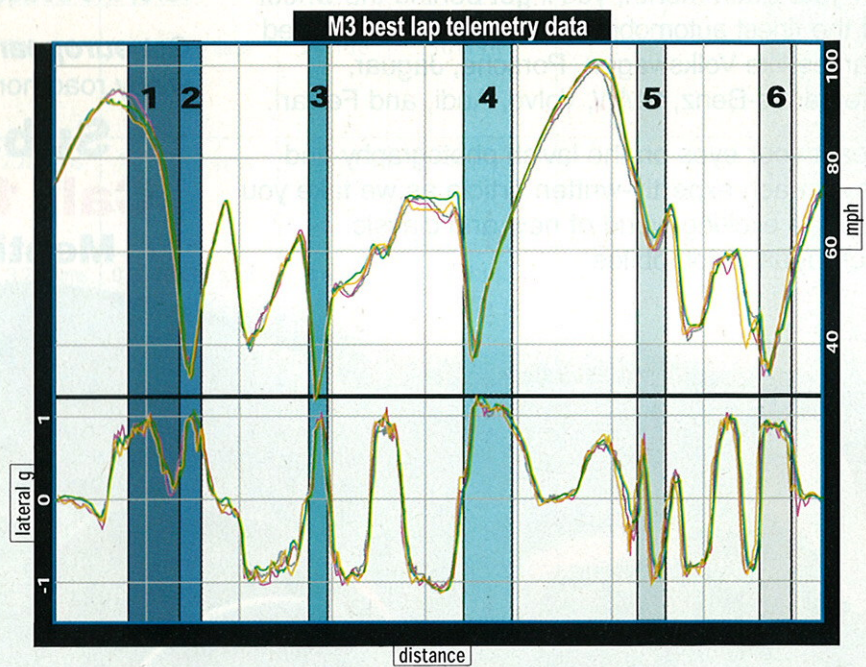

Order your free catalog online today!

503.843.2700

The R32 exhaust is now Available!

WELL SPRUNG: PART 2

STREETS OF WILLOW RACETRACK

SECTORS	1	2	3	4	5	6	TOTAL
JIC	4.907	4.877	4.703	7.987	3.064	7.217	94.487
KW	4.982	5.300	4.928	7.908	3.027	7.295	95.485
TEIN	4.882	5.189	4.804	7.986	2.992	7.009	94.650
Stock	5.019	5.232	4.764	8.133	3.129	7.183	96.202

Above: Track telemetry data for speed and lateral g broken into track sectors. Sector times for the best lap were also recorded.