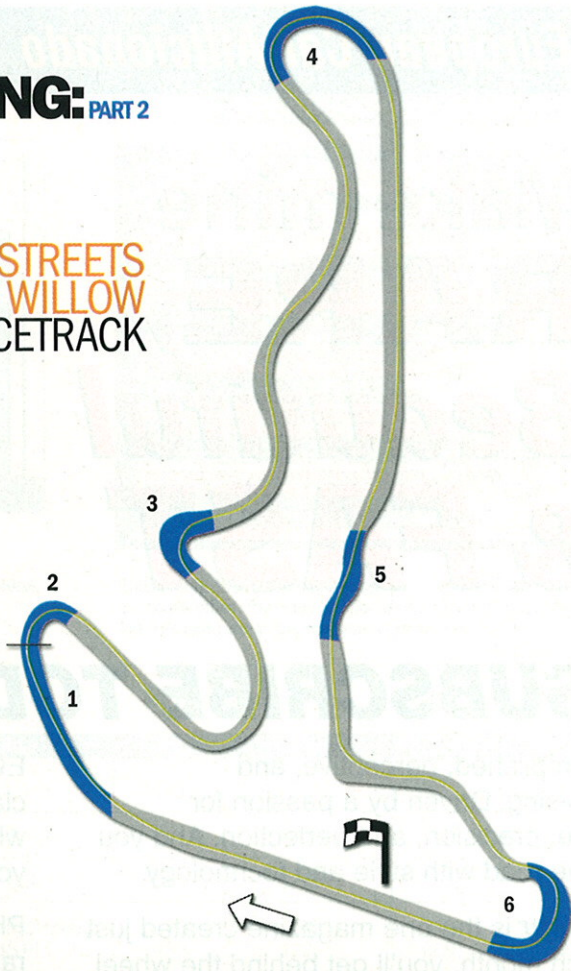

Order your free catalog online today!

503.843.2700

The R32 exhaust is now Available!

WELL SPRUNG: PART 2

STREETS OF WILLOW RACETRACK

SECTORS	1	2	3	4	5	6	TOTAL
JIC	4.907	4.877	4.703	7.987	3.064	7.217	94.487
KW	4.982	5.300	4.928	7.908	3.027	7.295	95.485
TEIN	4.882	5.189	4.804	7.986	2.992	7.009	94.650
Stock	5.019	5.232	4.764	8.133	3.129	7.183	96.202

Above: Track telemetry data for speed and lateral g broken into track sectors. Sector times for the best lap were also recorded.