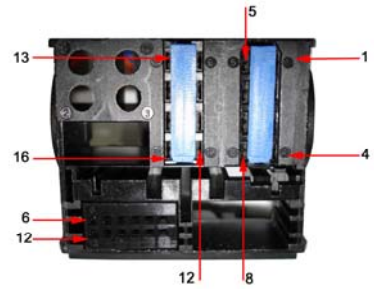

BMW Audio

N°	Color	Description
4	Green	Rear left speaker +
3	White	Front left speaker +
2	Grey	Front Right speaker +
1	Violet	Rear Right speaker +
8	Green Black	Rear Left speaker -
7	White Black	Front Left speaker -
6	Grey Black	Front Right speaker-
5	Black Violet	Rear Right speaker -