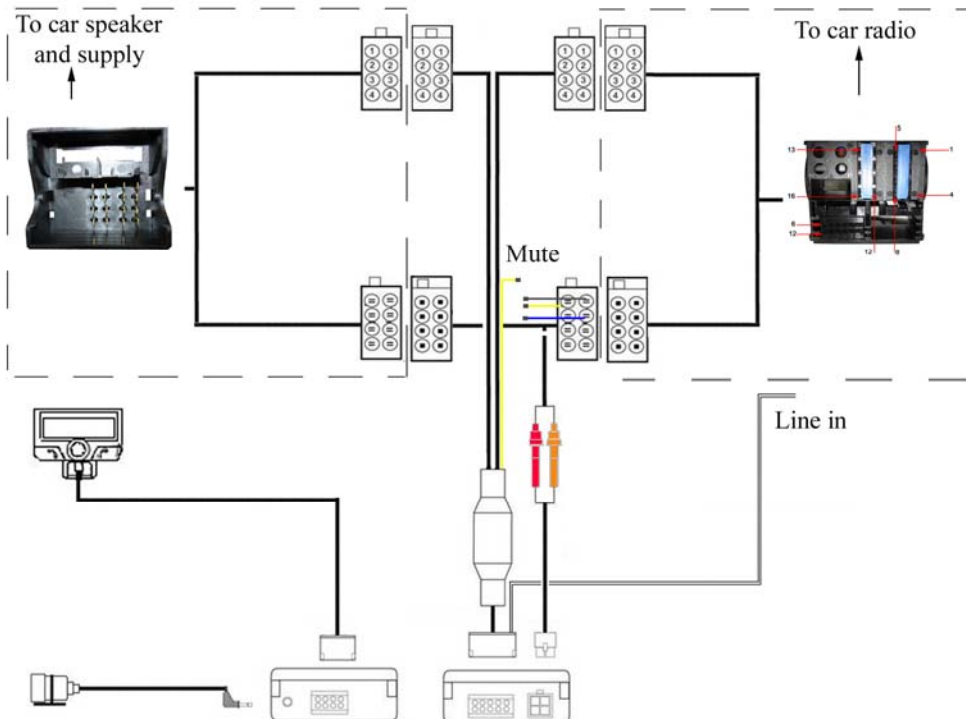

Mounting Procedure for CK3100

Same mounting procedure for CK3300, CK3500