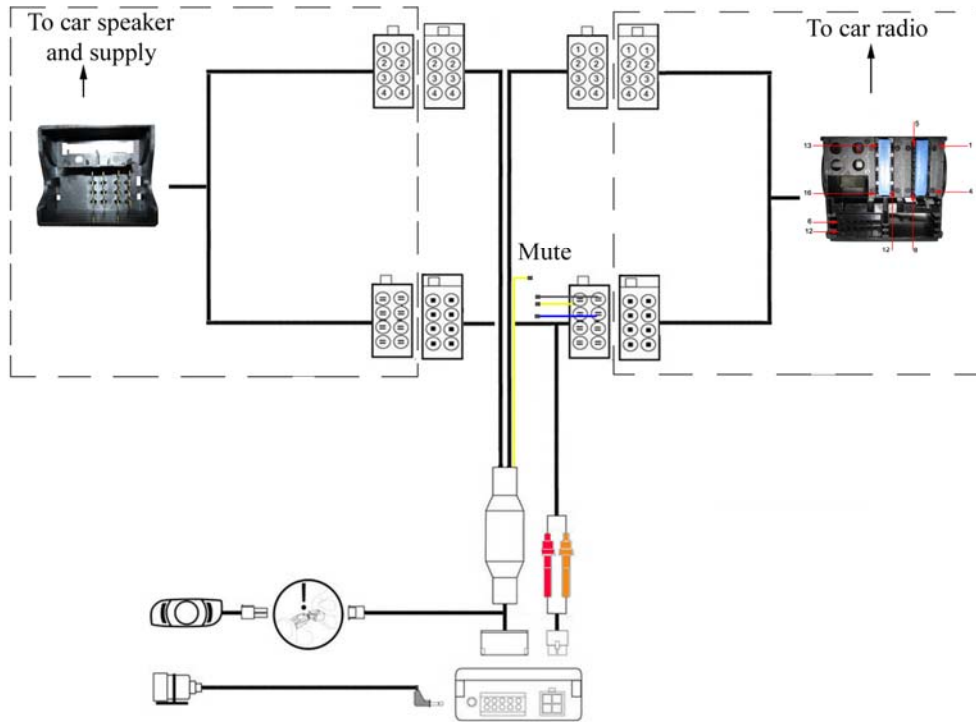

Mounting Procedure for CK3000 Evolution

Same mounting procedure for CK3000