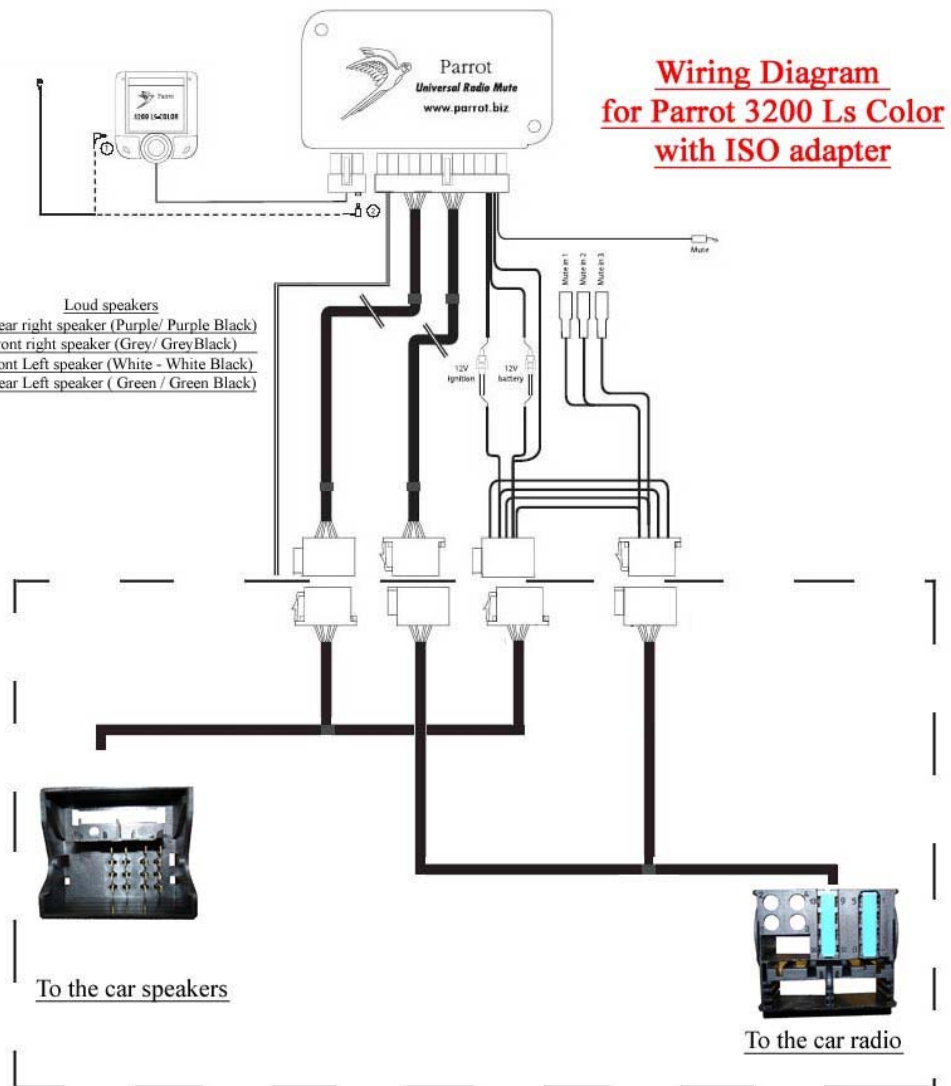

Mounting Procedure for CK3200 Ls Color

Same mounting procedure for CK3400 Ls GPS